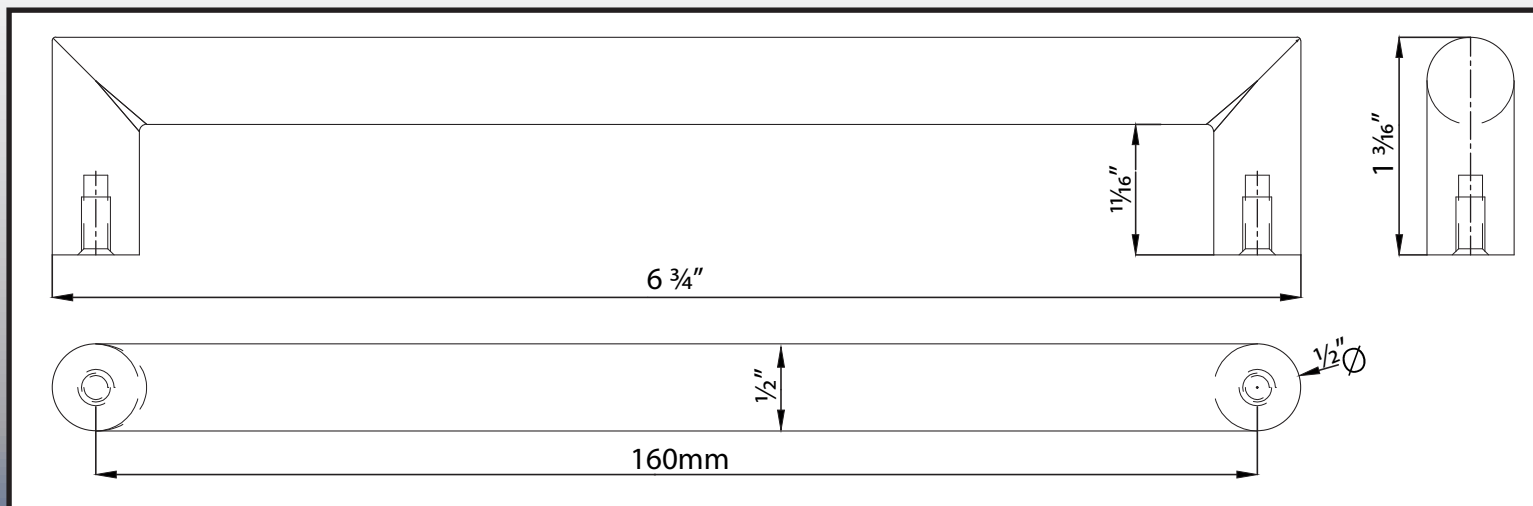

160mm Contemporary Round Pull

9604

Specifications:

Material
Zinc

Hardware
Includes 1" screws

Available Finishes
Vintage Bronze
Satin Nickel
Polished Chrome

Stone Harbor Hardware

www.stoneharborhardware.com
P.O. Box 1426 • Appleton, WI 54912
© 2011 Stone Harbor Hardware LLC