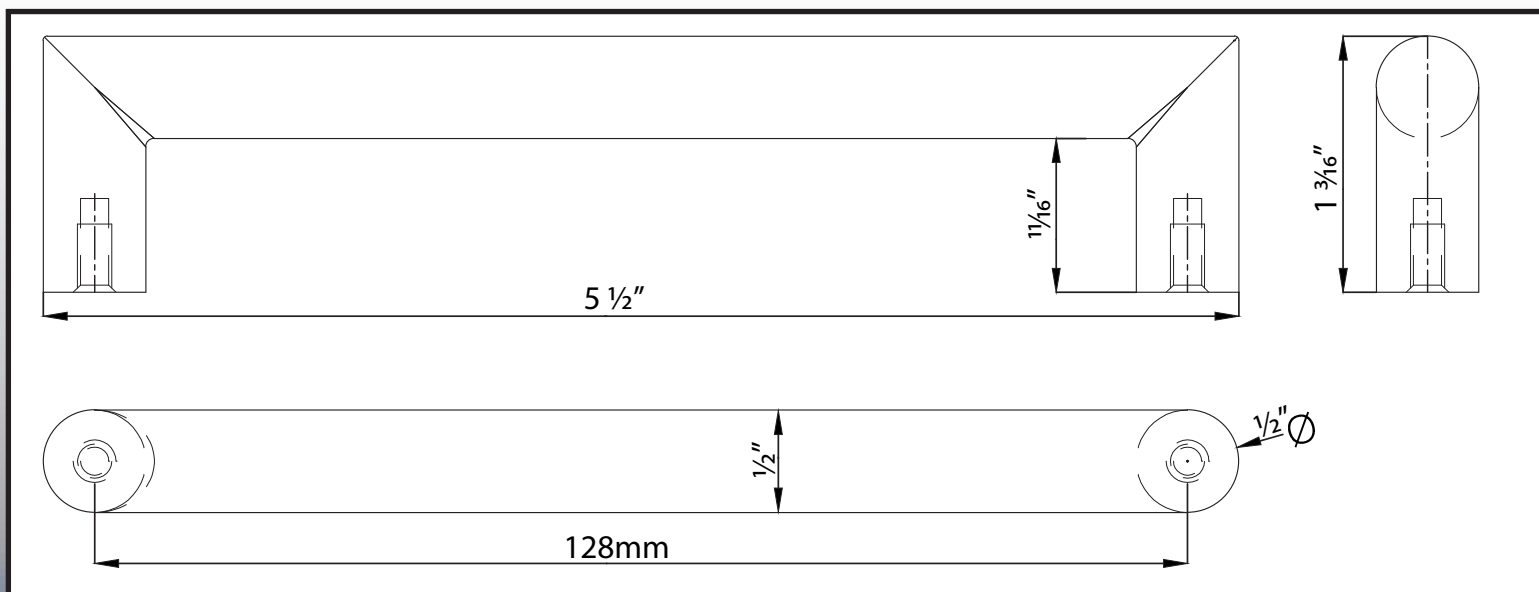

128mm Contemporary Round Pull

9603

Specifications:

Material
Zinc

Hardware
Includes 1" screws

Available Finishes
Vintage Bronze
Satin Nickel
Polished Chrome

Stone Harbor Hardware

www.stoneharborhardware.com
P.O. Box 1426 • Appleton, WI 54912
© 2011 Stone Harbor Hardware LLC