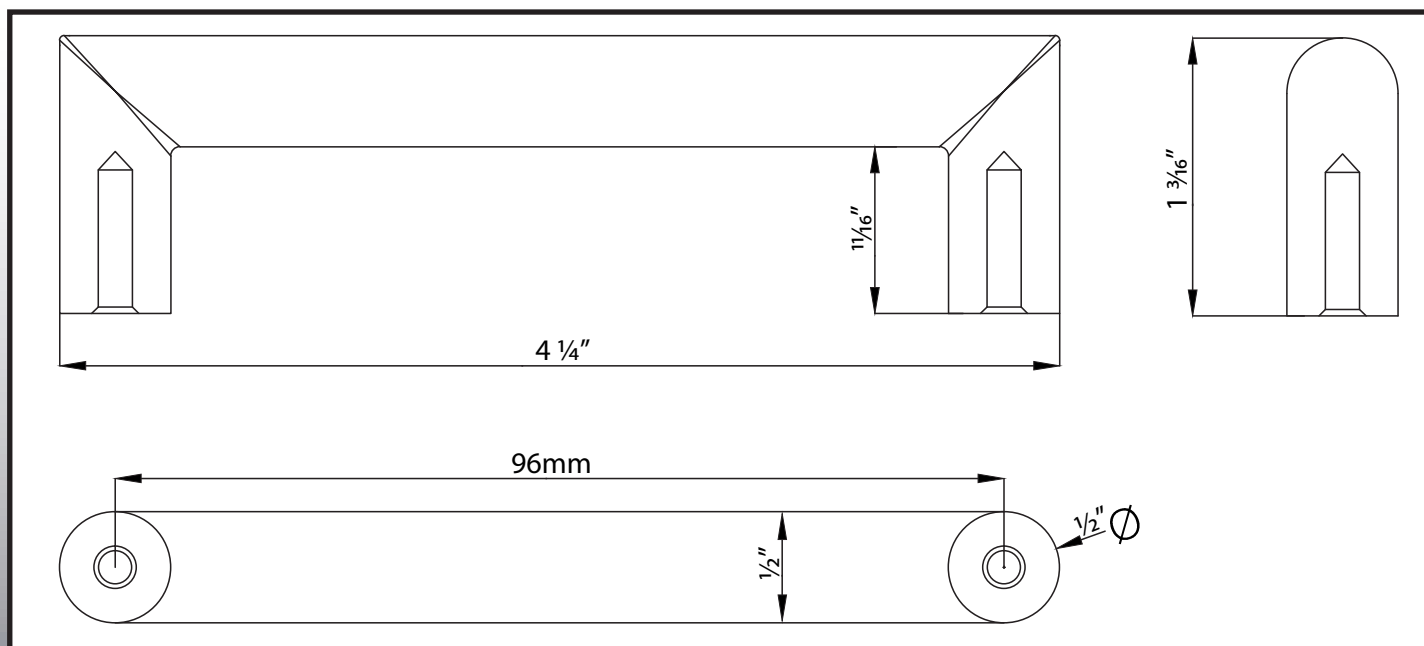

96mm Contemporary Round Pull

9602

Specifications:

Material
Zinc

Hardware
Includes 1" screws

Available Finishes
Vintage Bronze
Satin Nickel
Polished Chrome

Stone Harbor Hardware

www.stoneharborhardware.com
P.O. Box 1426 • Appleton, WI 54912
© 2011 Stone Harbor Hardware LLC