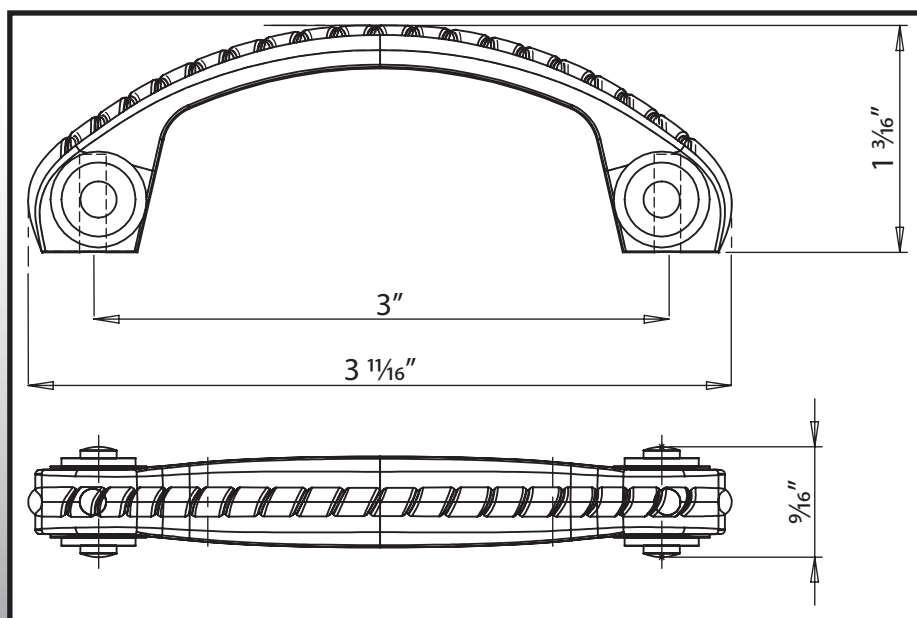

# 3" Sable Pull

955

## Specifications:

**Material**  
Zinc

**Hardware**  
Includes 1" screws

**Available Finishes**  
Oil-Rubbed Bronze  
Vintage Bronze  
Satin Nickel  
Weathered Nickel

**Stone Harbor Hardware**  
www.stoneharborhardware.com  
P.O. Box 1426 • Appleton, WI 54912  
© 2011 Stone Harbor Hardware LLC