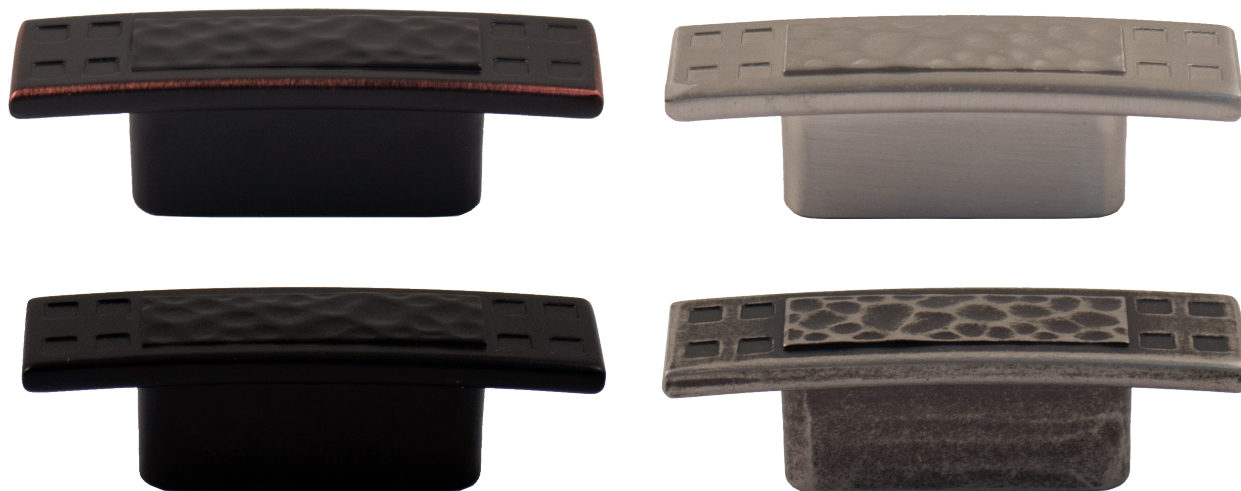

# Arts & Crafts Knob / Pull

9415

## Specifications:

**Material**  
Zinc

**Hardware**  
Includes 1" screws

**Available Finishes**  
Satin Nickel  
Vintage Bronze  
Matte Black  
Weathered Nickel

**Stone Harbor Hardware**

[www.stoneharborhardware.com](http://www.stoneharborhardware.com)