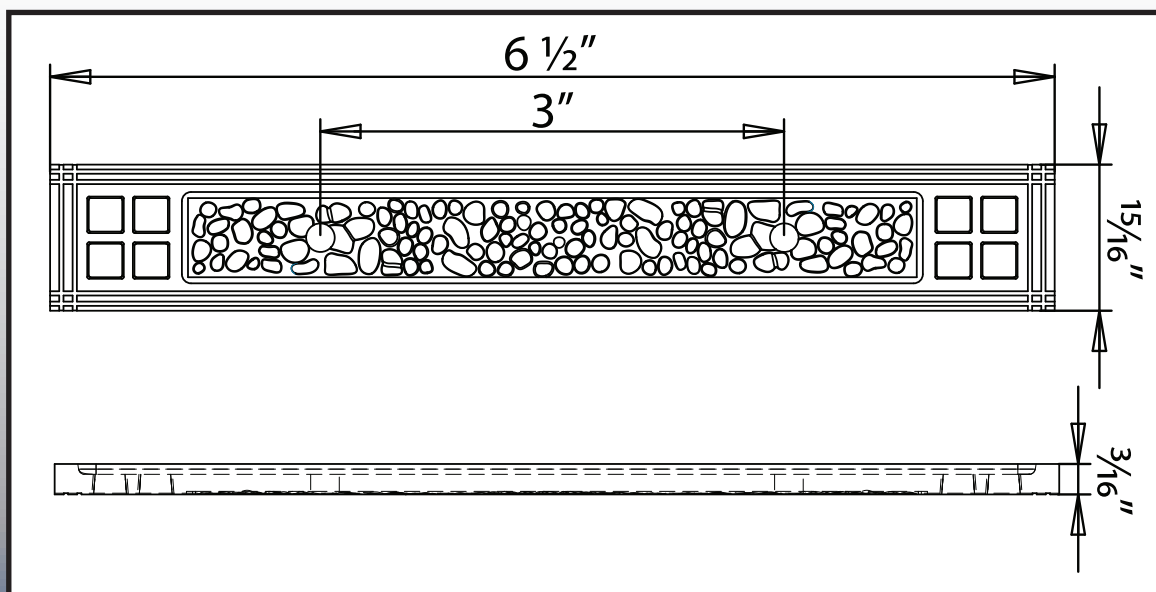

Arts & Crafts Backplate for Pulls

9414

Specifications:

Material
Zinc

For use with the following pulls:
9412

Available Finishes
Satin Nickel
Vintage Bronze
Matte Black
Weathered Nickel

Stone Harbor Hardware

www.stoneharborhardware.com