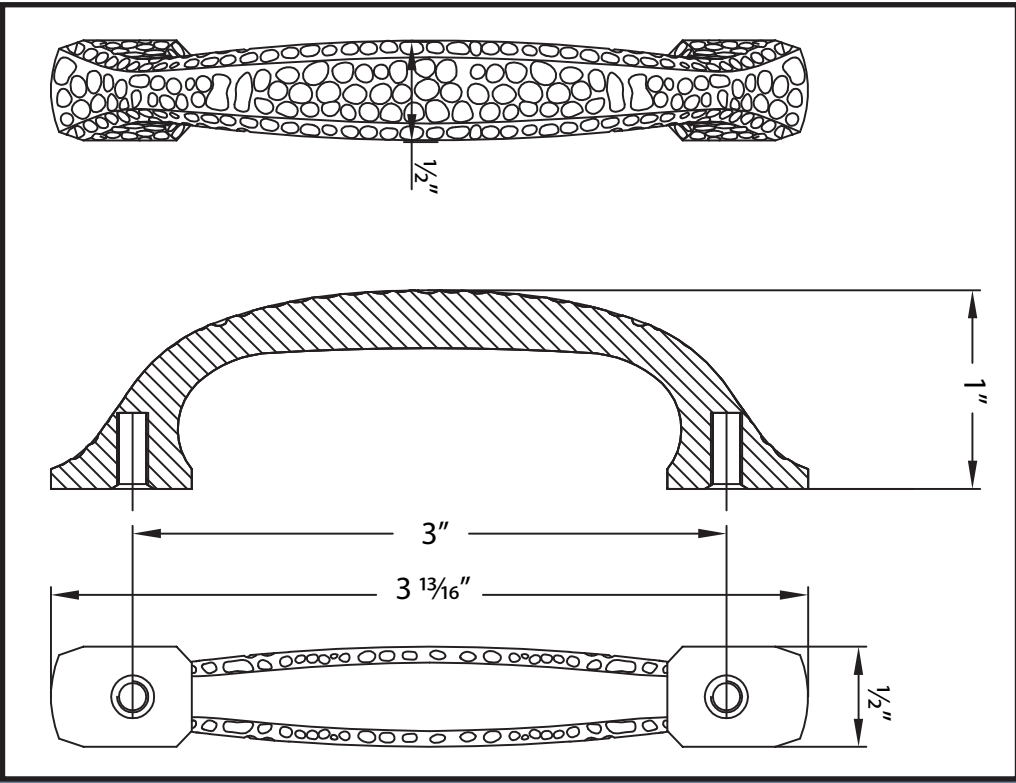

3" Arts & Crafts Pull

9412

Specifications:

Material
Zinc

Hardware
Includes 1" screws

Available Finishes
Satin Nickel
Flat Black
Weathered Nickel