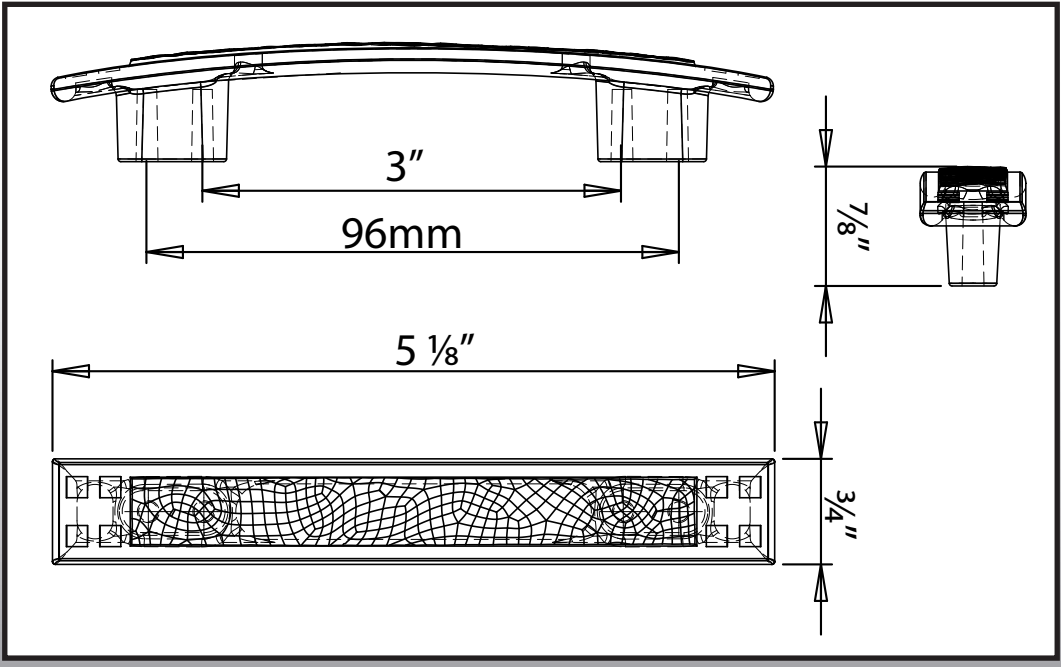

3"/96mm Arts & Crafts Pull

9410

Specifications:

Material
Zinc

Hardware
Includes 1" screws

Available Finishes
Satin Nickel
Flat Black
Weathered Nickel