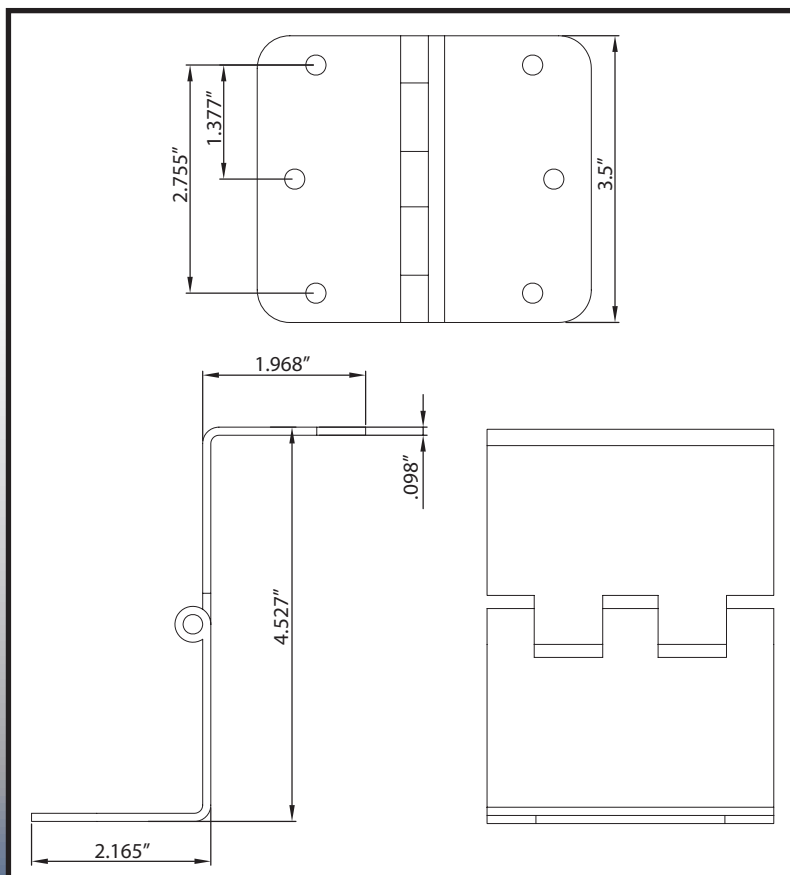

3 1/2" Swing Clear Hinges

55812

5/8" Radius

Specifications:

Material
Steel

Hardware
Includes #9 x 1" wood screws

Available Finishes
Vintage Bronze
Satin Nickel
Satin Chrome

Stone Harbor Hardware