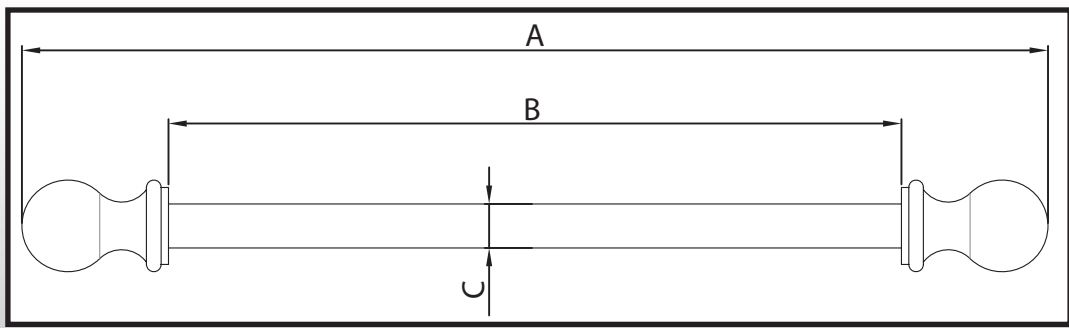

# Hinge Pin w/ Ball Caps

5201 / 5202

## Specifications:

Material  
Steel

Available Finishes  
Oil-Rubed Bronze, Satin Nickel

Item Number	A	B	C
MP520103 / MP520104	5"	3 1/2"	1/4"
MP520203 / MP520204	5 1/2"	4"	1/4"