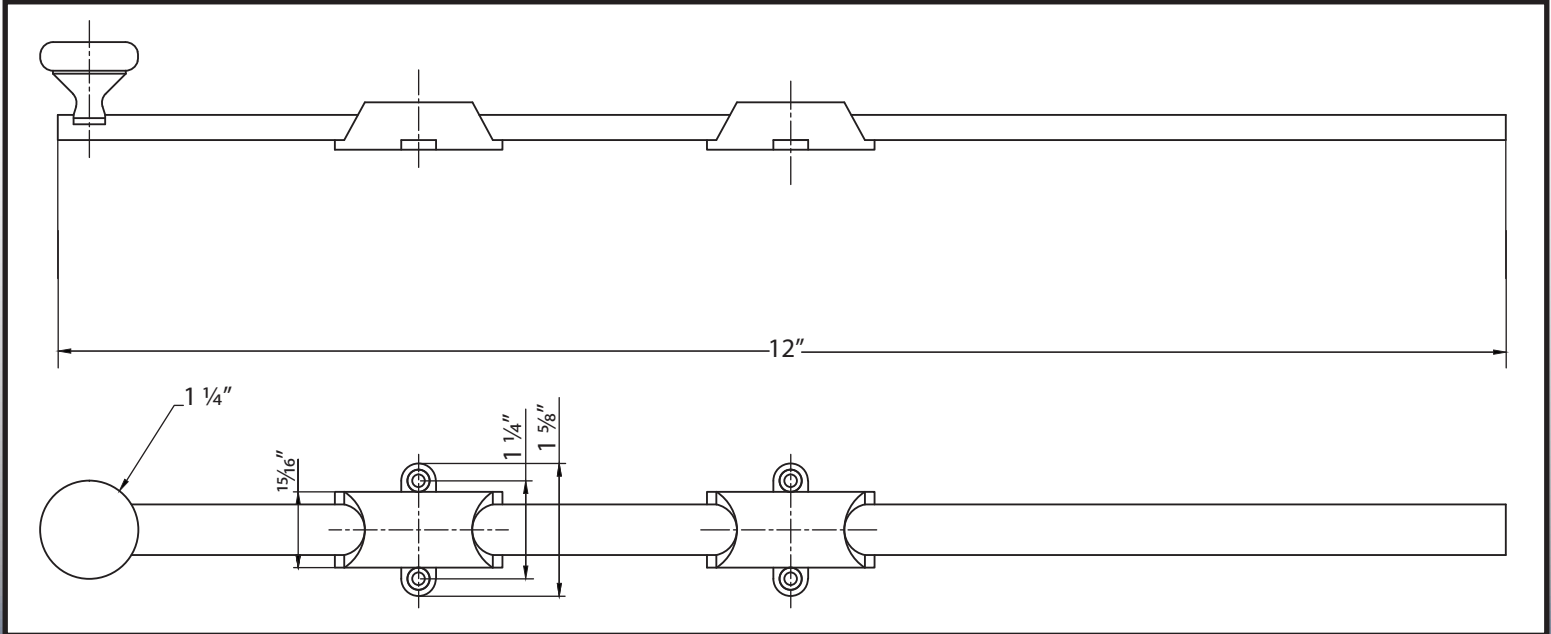

12" Surface Bolts

50612

Specifications:

Material
Solid Brass

Hardware
*Includes mounting hardware
Rim and mortise strikes included*

Available Finishes
*Bright Brass
Vintage Bronze
Satin Nickel
Antique Nickel*