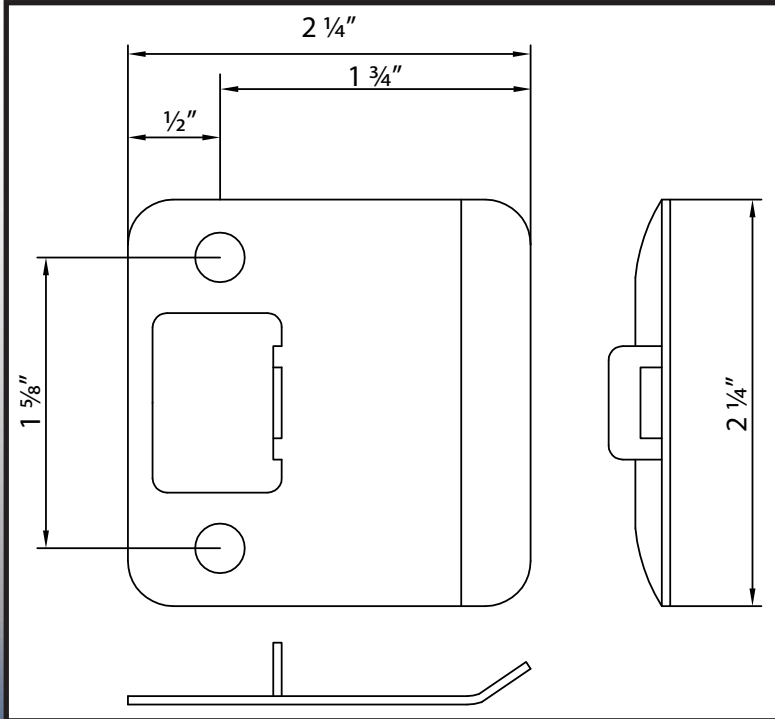

1 3/4" Extended Lip Strike

50175

Specifications:

Material
Steel

Hardware
Includes mounting screws

Available Finishes
Bright Brass
Antique Brass
Oil-Rubbed Bronze
Satin Nickel
Antique Nickel
Satin Chrome