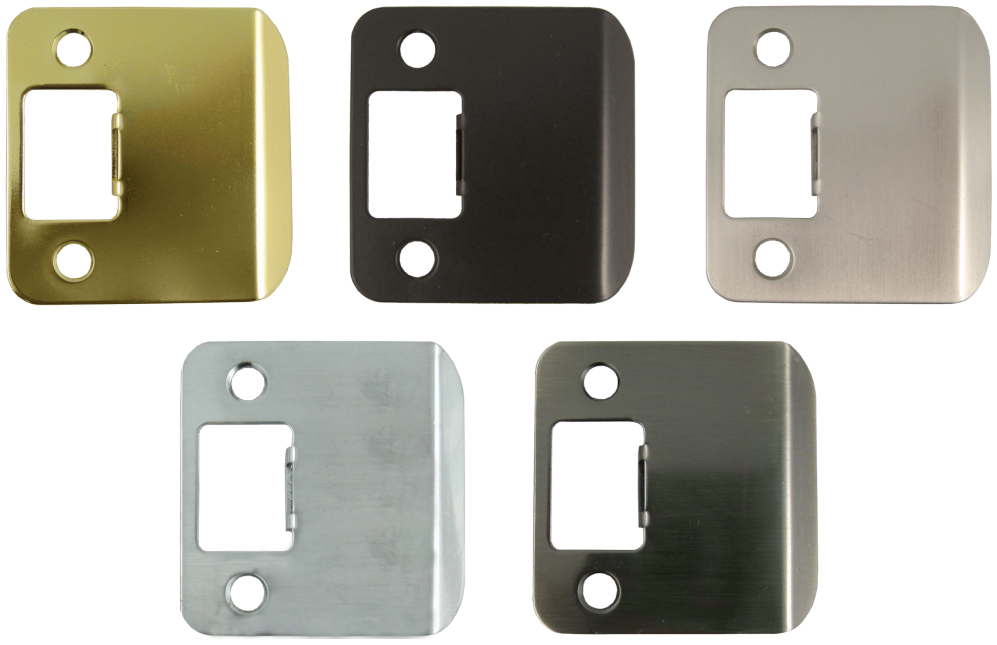

1 3/4" Extended Lip Strike

50175

Specifications:

Material
Steel

Hardware
Includes mounting screws

Available Finishes
Bright Brass
Antique Brass
Oil-Rubbed Bronze
Satin Nickel
Antique Nickel
Satin Chrome