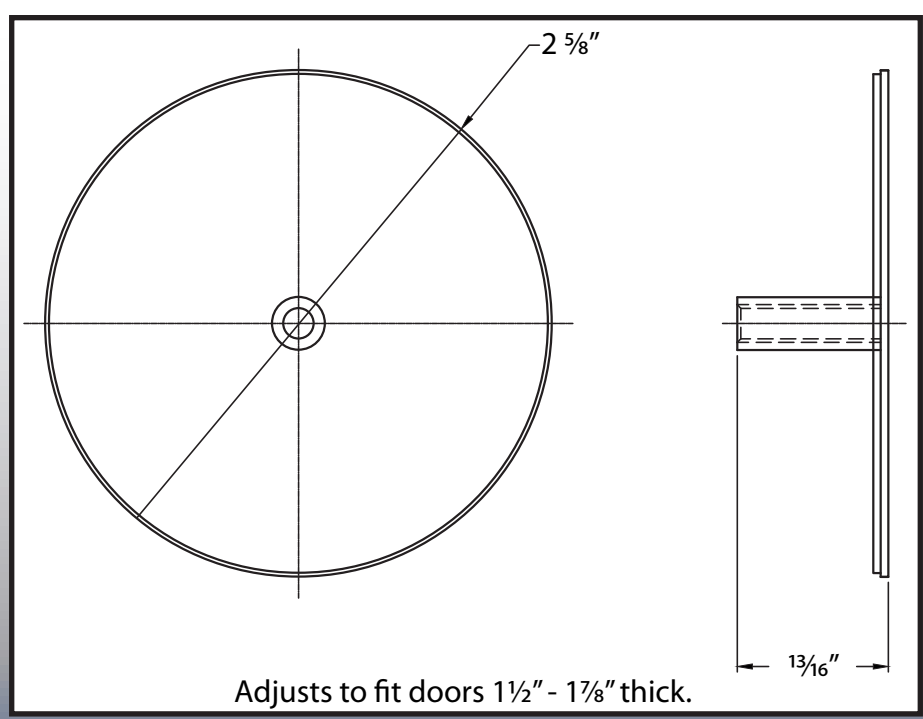

Hole Filler Plate

50161

Specifications:

Material
Steel

Hardware
Includes mounting screw

Available Finishes
Prime Coated
Bright Brass
Antique Brass
Vintage Bronze
Satin Nickel
Antique Nickel
Satin Chrome