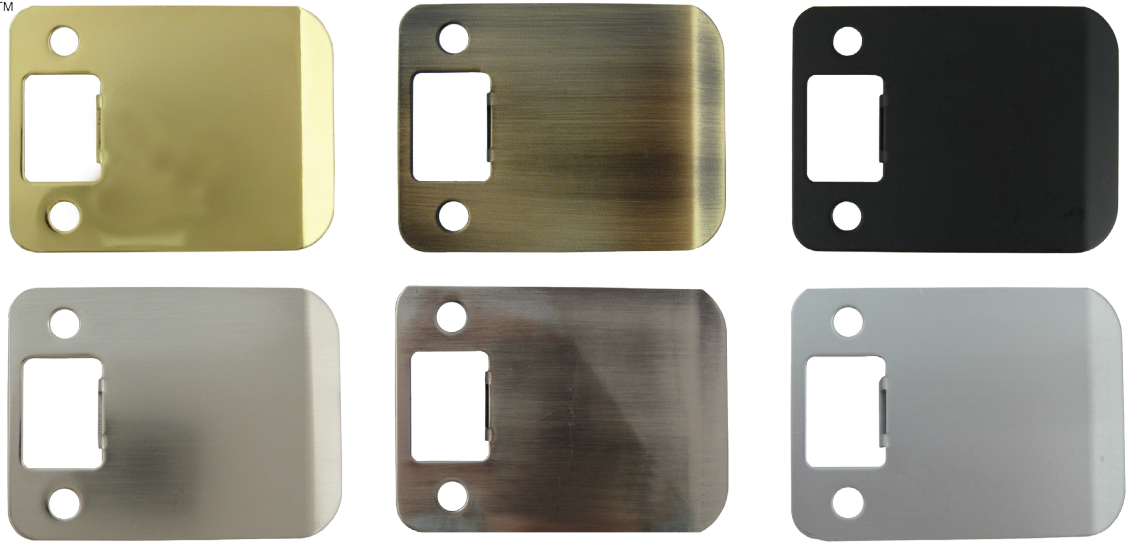

2 1/2" Extended Lip Strike

50125

Specifications:

Material
Steel

Hardware
Includes mounting screws

Available Finishes
Bright Brass
Antique Brass
Oil-Rubbed Bronze
Satin Nickel
Antique Nickel
Satin Chrome