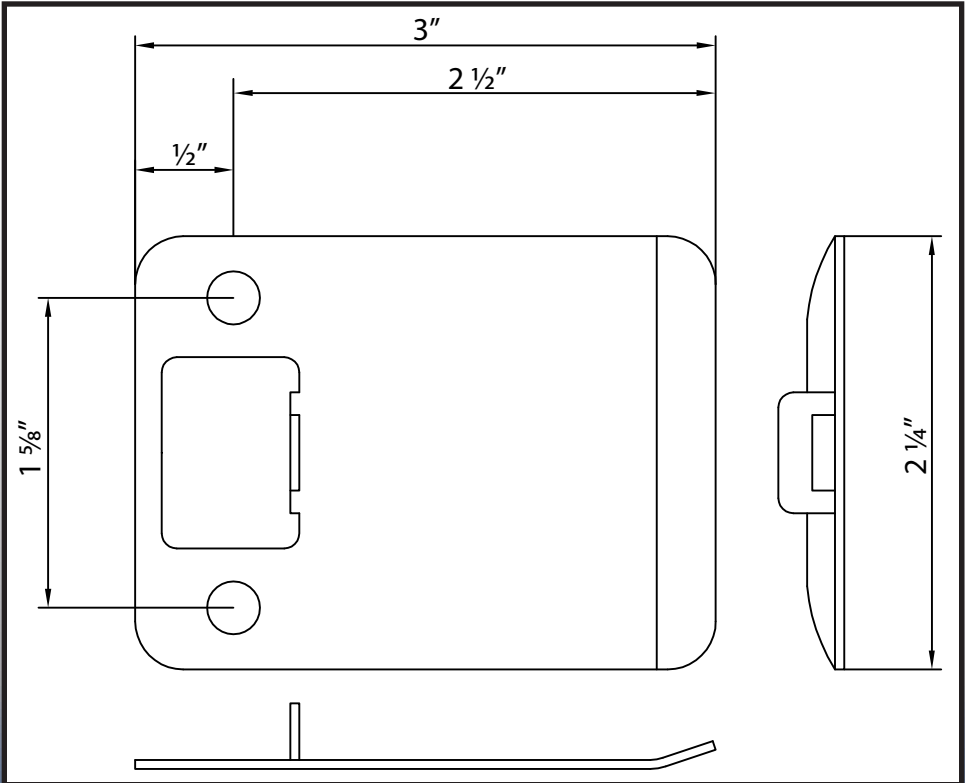

2 1/2" Extended Lip Strike

50125

Specifications:

Material
Steel

Hardware
Includes mounting screws

Available Finishes
Bright Brass
Antique Brass
Oil-Rubbed Bronze
Satin Nickel
Antique Nickel
Satin Chrome