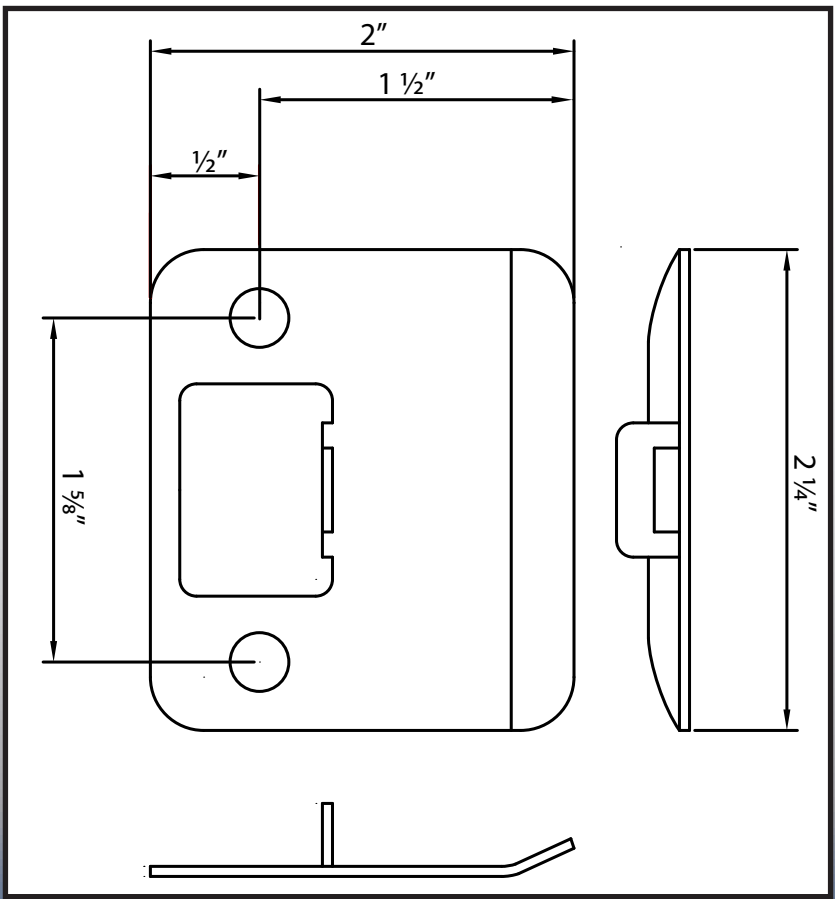

1 1/2" Extended Lip Strike

50115

Specifications:

Material
Steel

Hardware
Includes mounting screws

Available Finishes
Bright Brass
Antique Brass
Oil-Rubbed Bronze
Satin Nickel
Antique Nickel
Satin Chrome