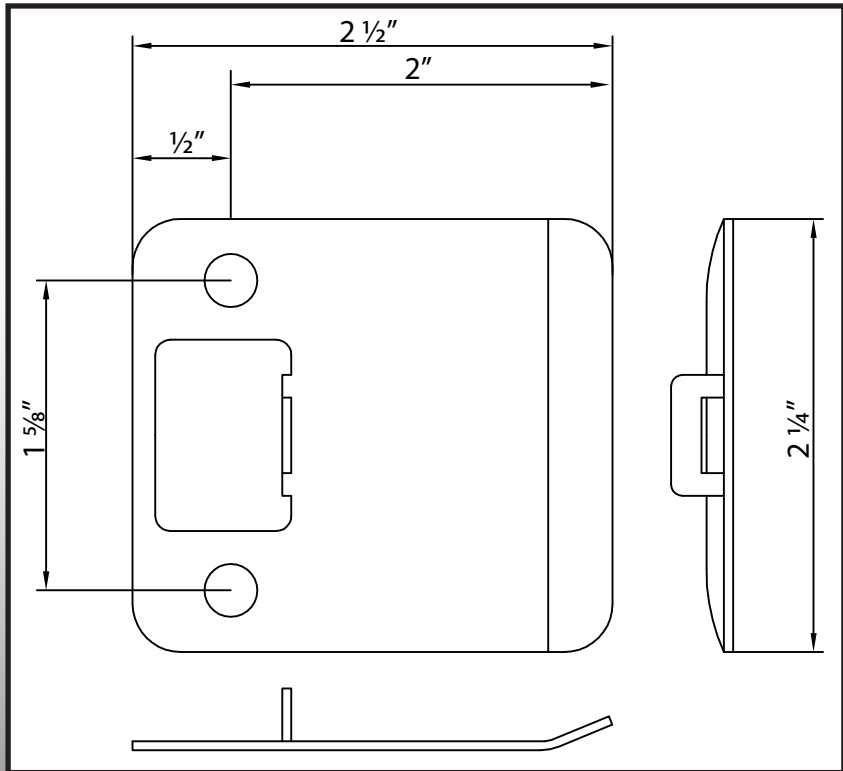

# 2" Extended Lip Strike

50102

## Specifications:

**Material**  
Steel

**Hardware**  
Includes mounting screws

**Available Finishes**  
Bright Brass  
Antique Brass  
Oil-Rubbed Bronze  
Satin Nickel  
Antique Nickel  
Satin Chrome