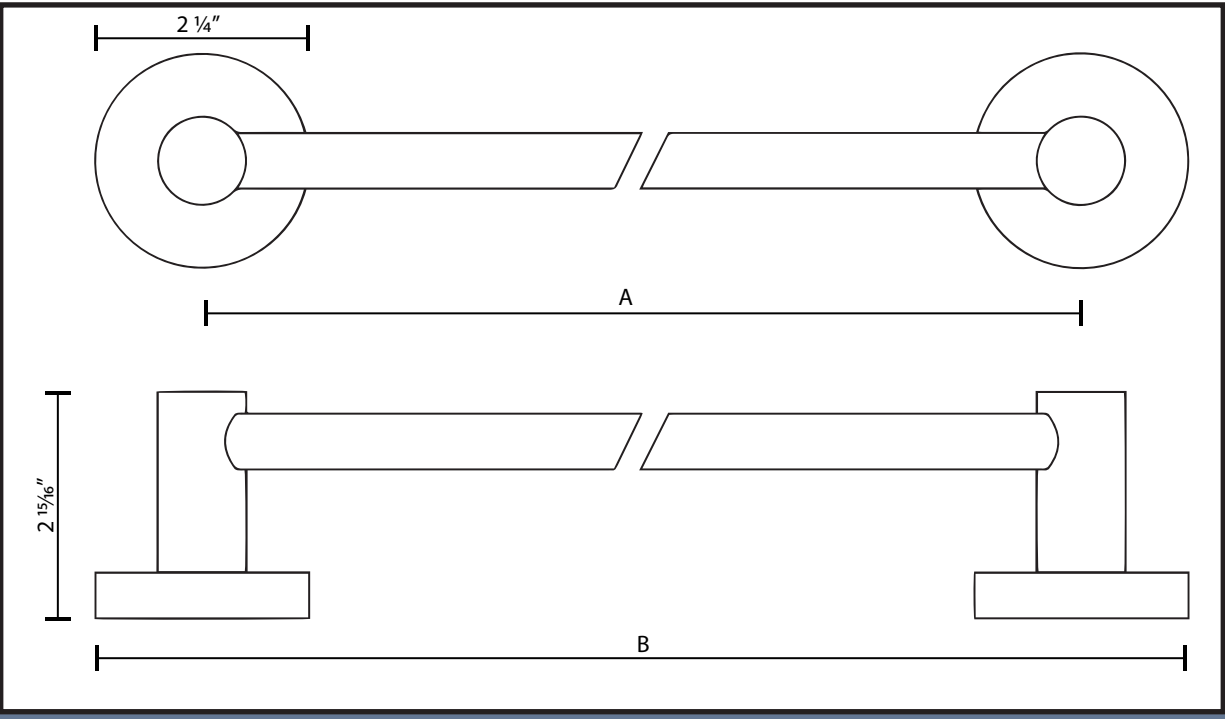

# Zurich Towel Bar

4584 / 4585 / 4586

## Specifications:

**Material**  
Zinc and stainless steel

**Hardware**  
Includes mounting hardware.

**Available Finishes**  
Vintage Bronze  
Satin Nickel  
Polished Chrome

Item Number	A	B
4585	18"	20 15/16"
4584	24"	26"
4586	29 15/16"	31 7/8"