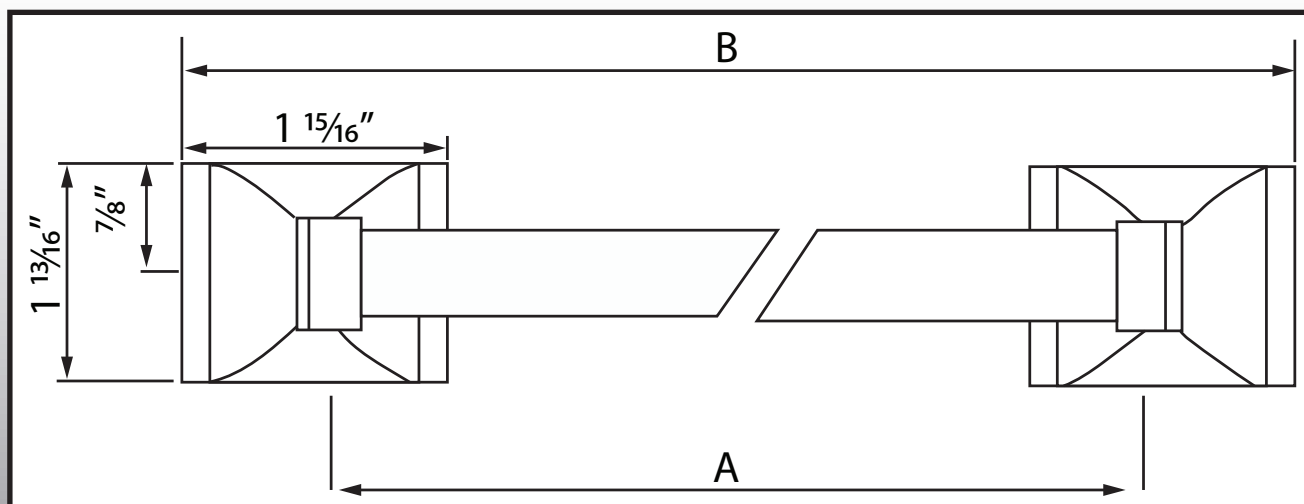

Madison Towel Bar

4564 / 4565 / 4566

Specifications:

Material
Zinc and stainless steel

Hardware
Includes mounting hardware.

Available Finishes
Vintage Bronze
Satin Nickel
Polished Chrome

Item Number	A	B
4565	18"	19 3/4"
4564	24"	25 3/4"
4566	30"	31 1/16"