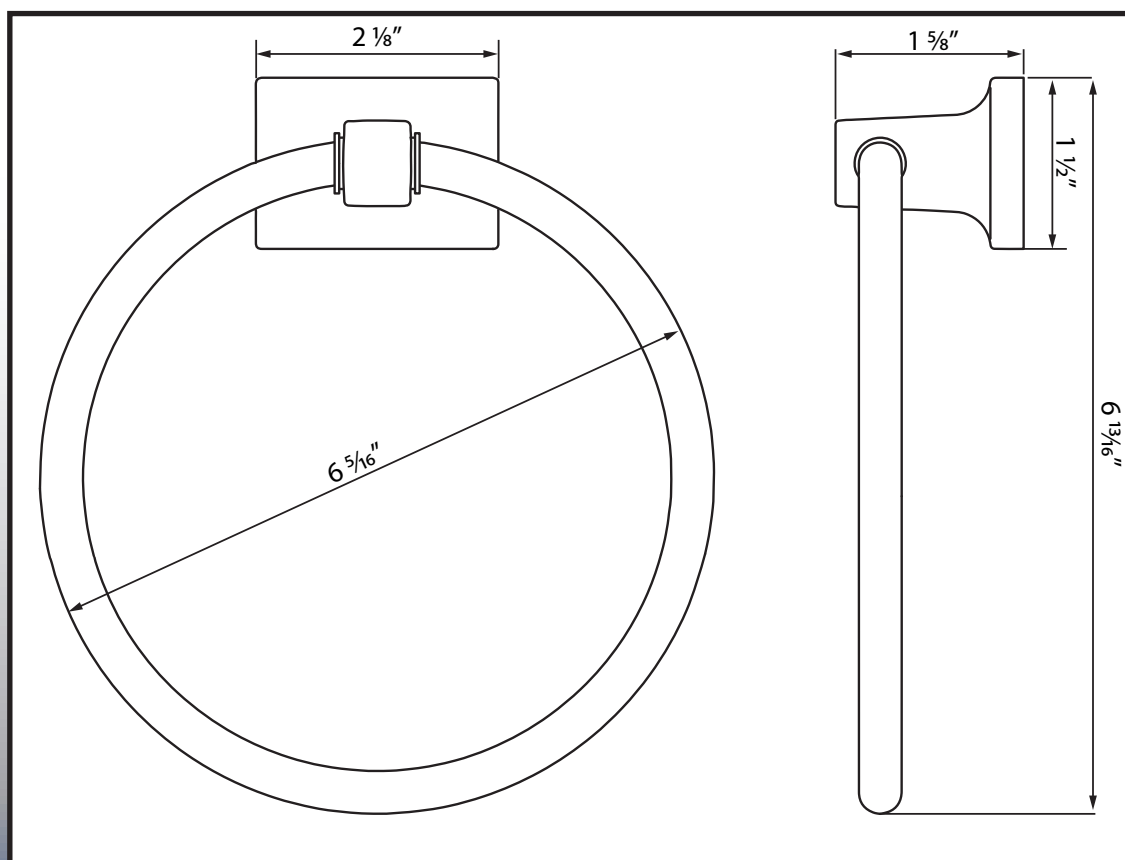

Madison Towel Ring

4560

Specifications:

Material
Zinc

Hardware
Includes mounting hardware

Available Finishes
Vintage Bronze
Satin Nickel
Polished Chrome

Stone Harbor Hardware

www.stoneharborhardware.com