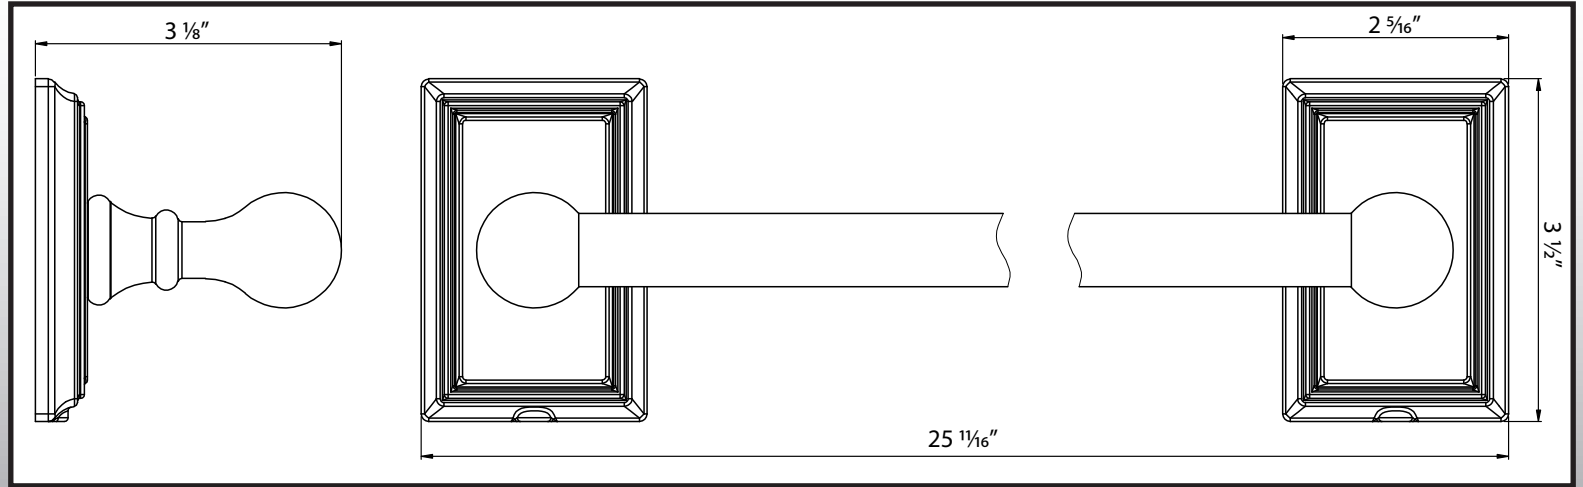

Westwood 24" Towel Bar

4554

Specifications:

Material
Zinc and steel

Hardware
Includes mounting hardware

Available Finishes
Vintage Bronze
Satin Nickel