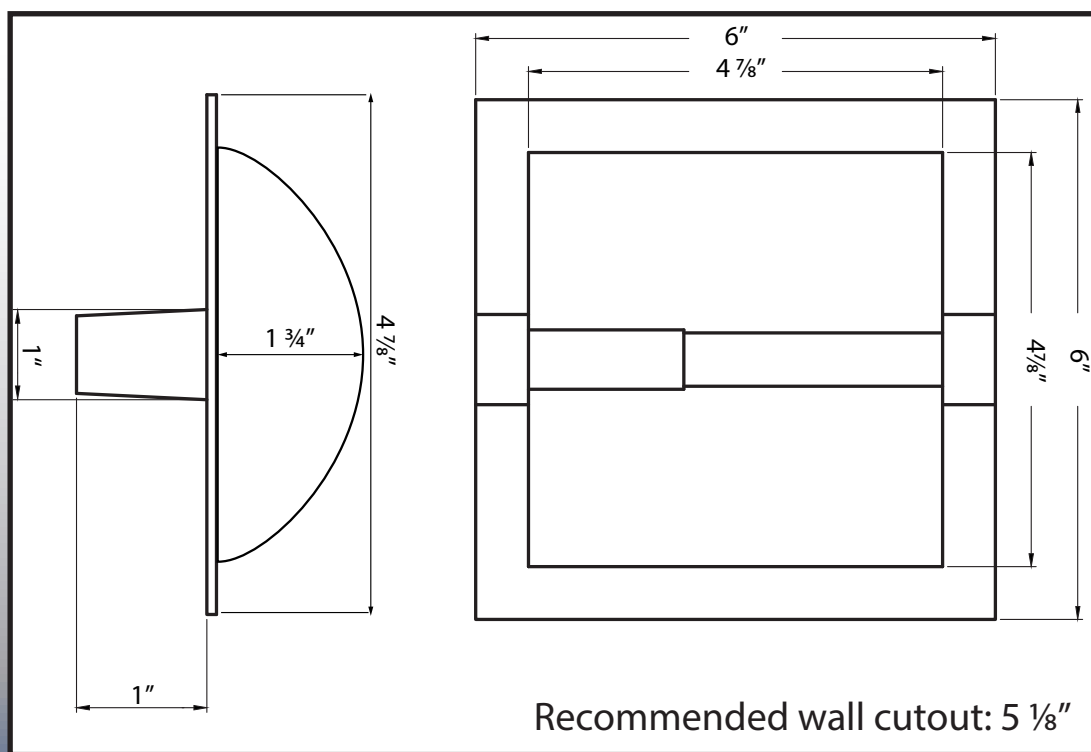

Recessed Paper Holder

4500

Specifications:

Material
Steel

Hardware
Includes mounting hardware

Available Finishes
Vintage Bronze
Satin Nickel
Polished Chrome

Stone Harbor Hardware

www.stoneharborhardware.com