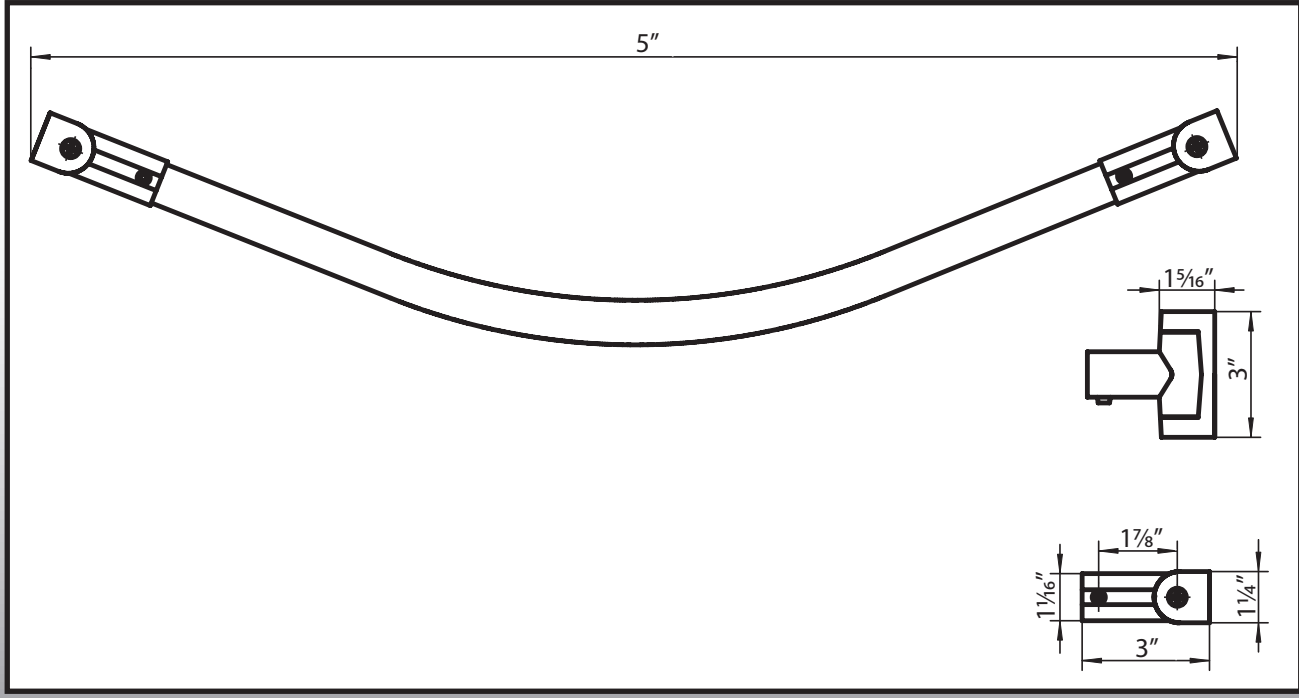

Standard Curved Shower Rod

4072

Specifications:

Material
Stainless Steel

Hardware
Includes mounting hardware (four screws and anchors) and a hex wrench

Available Finishes
Vintage Bronze
Satin Stainless Steel
Polished Stainless Steel