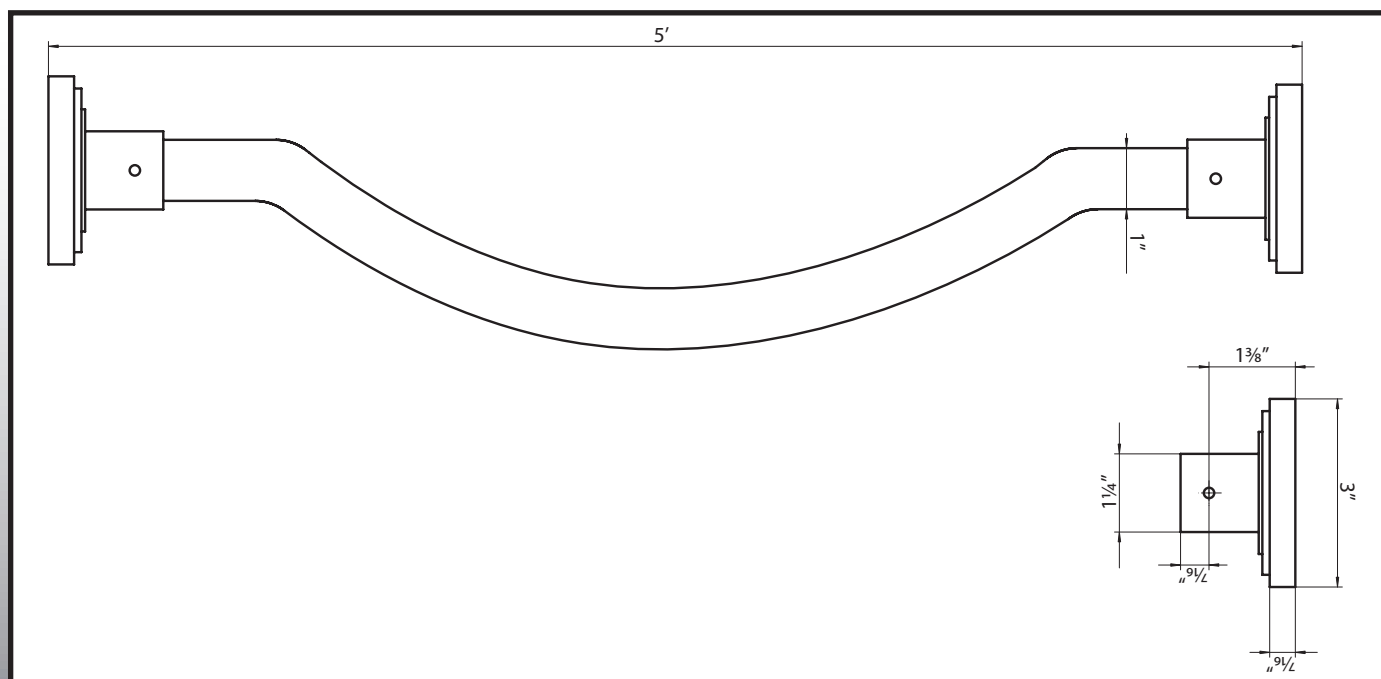

Charlotte Curved Shower Rod

4071

Specifications:

Material
Stainless Steel

Hardware
Includes mounting hardware (six screws and anchors) and a hex wrench

Available Finishes
Vintage Bronze
Satin Stainless Steel