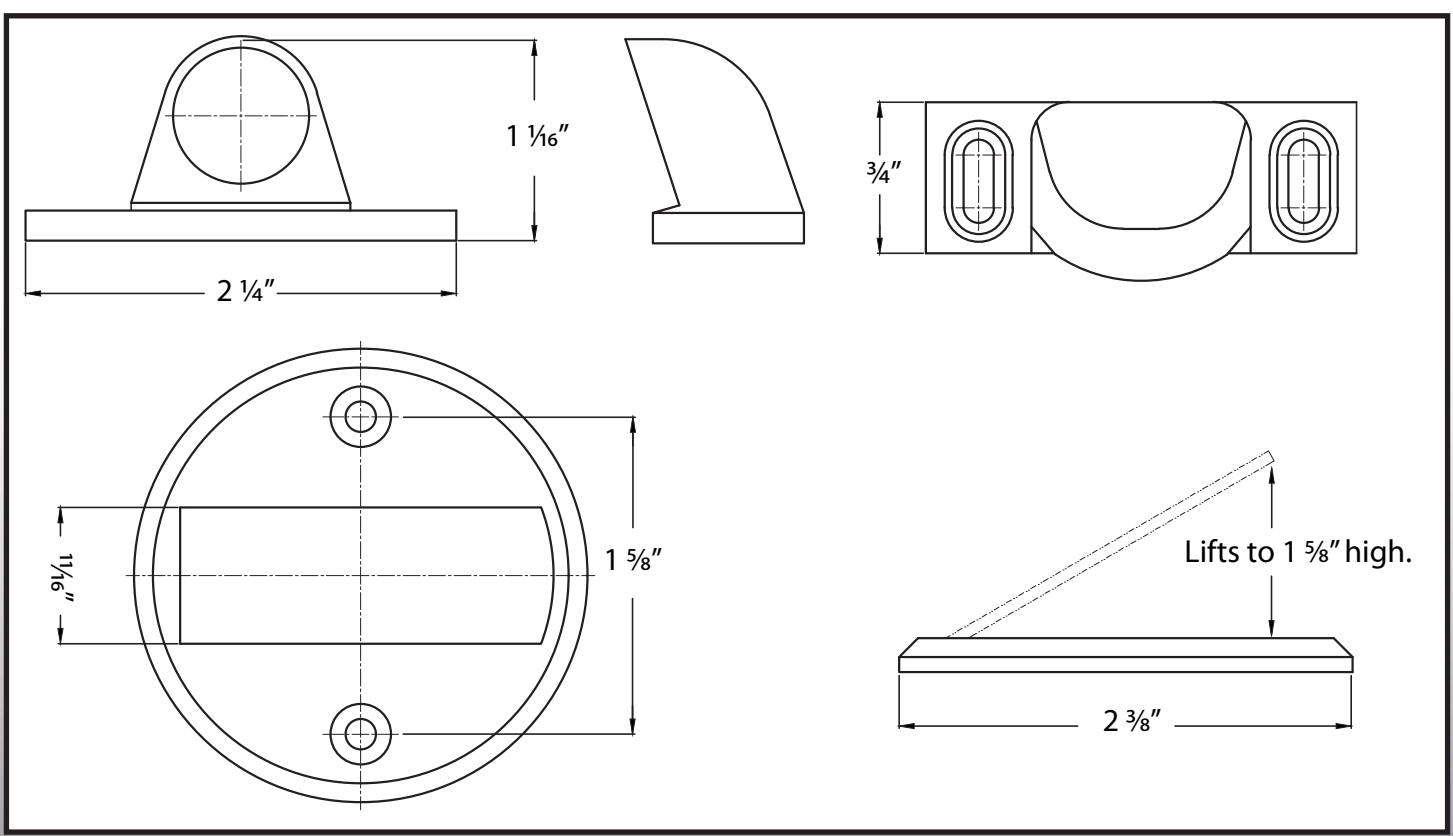

Magnetic Floor Stop

31531

Specifications:

Material
Zinc

Hardware
Includes mounting hardware

Available Finishes
Oil-Rubbed Bronze
Satin Nickel
Satin Chrome