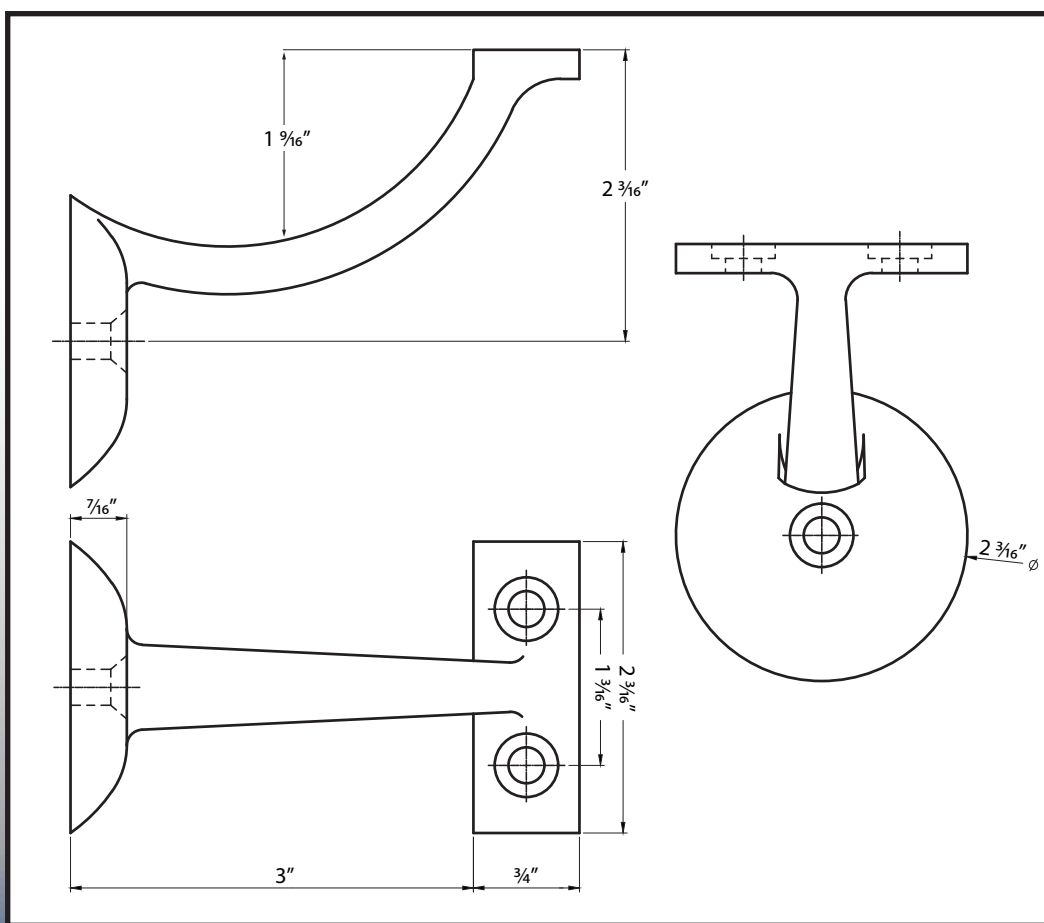

3 3/4" Extended Handrail Bracket

30155

Specifications:

Material
Zinc

Hardware
Includes mounting hardware

Available Finishes
Vintage Bronze
Satin Nickel
Satin Chrome

Stone Harbor Hardware

www.stoneharborhardware.com