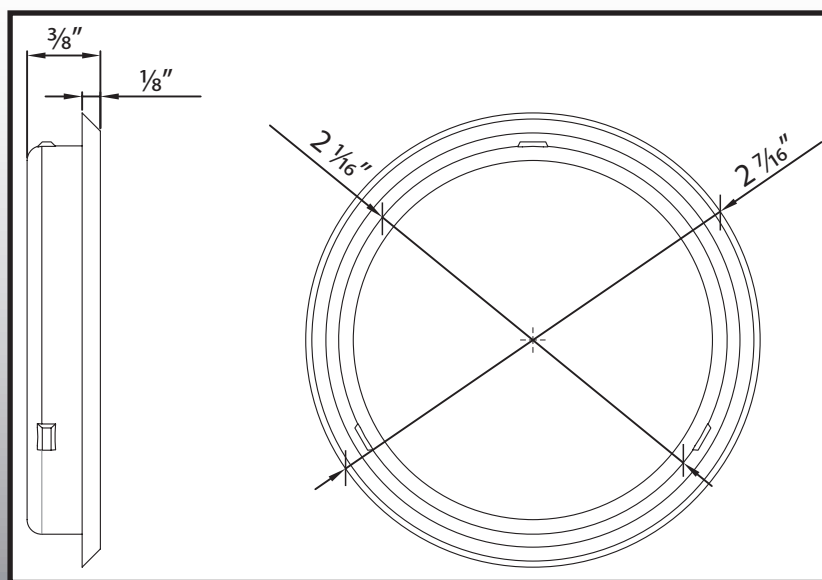

2 1/8" Cup Pull

30125

Specifications:

Material
Steel

Available Finishes
Bright Brass
Vintage Bronze
Antique Nickel
Satin Chrome

Antique Brass
Satin Nickel
Matte Black
Polished Chrome

Stone Harbor Hardware

www.stoneharborhardware.com
P.O. Box 1426 • Appleton, WI 54912
© 2011 Stone Harbor Hardware LLC