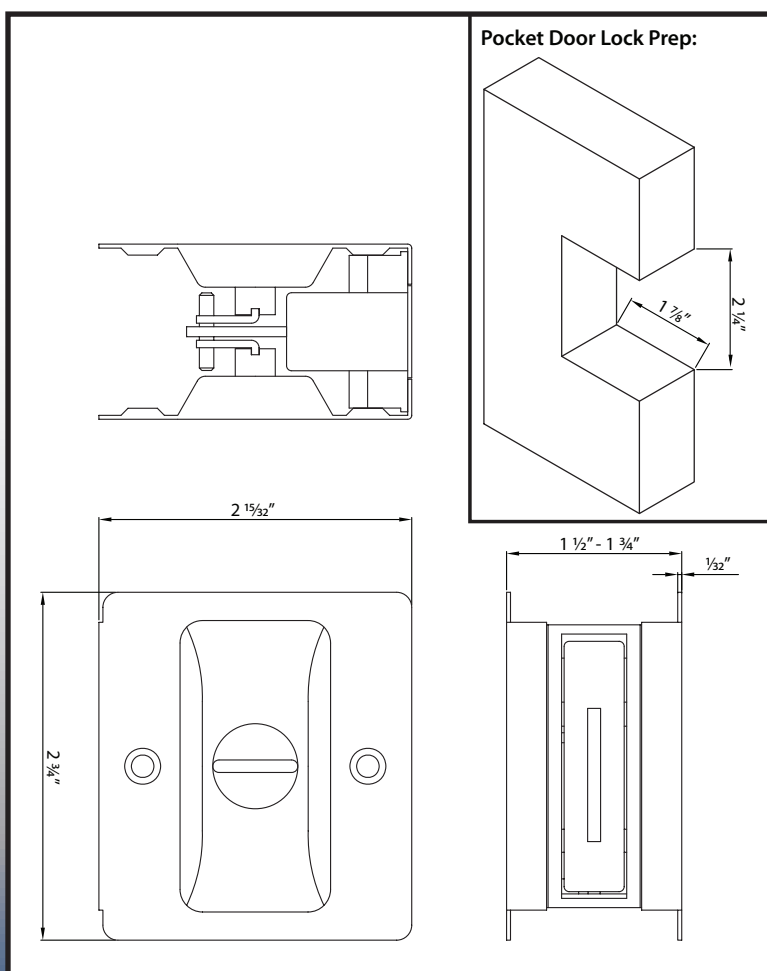

Privacy Pocket Door Lock

825

Specifications:

Material
Zinc/Brass

Hardware
Includes mounting hardware
For use on 1 3/8" - 1 3/4" thick doors

Available Finishes
Satin Nickel
Vintage Bronze
Matte Black
Polished Chrome