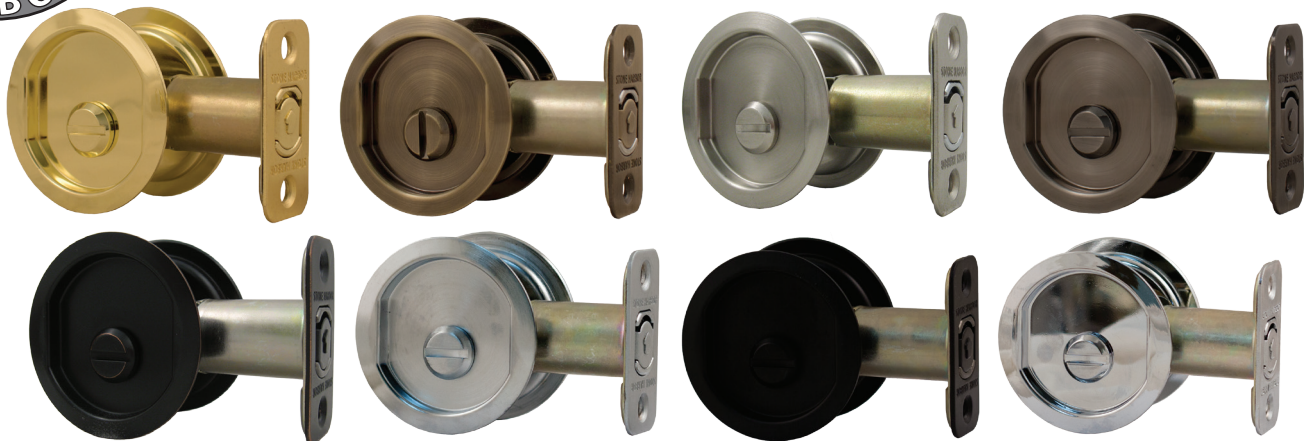

# Privacy Pocket Door Lock

811

## Specifications:

**Material**  
Zinc/Brass

**Hardware**  
Includes mounting hardware

**Available Finishes**  
Bright Brass  
Vintage Bronze  
Antique Nickel  
Polished Chrome

Antique Brass  
Satin Nickel  
Matte Black  
Satin Chrome