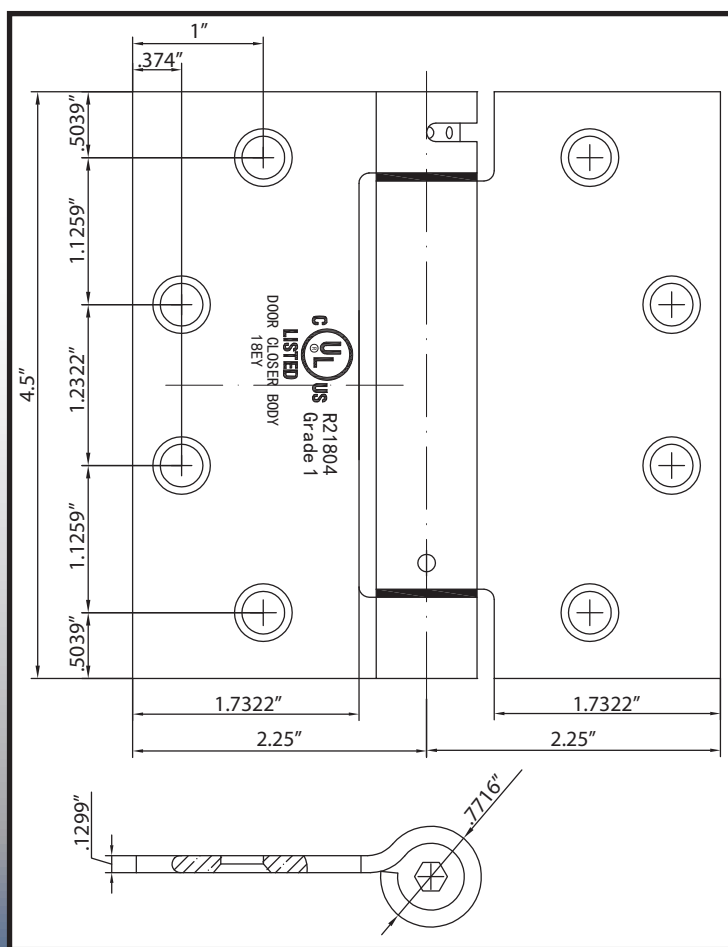

4 1/2" Adjustable Spring Hinges

CS4500SP

Specifications:

Material
Steel

Ratings

Meets NFPA80 standard for three-hour fire doors
UL-Rated (minimum of two hinges per door)

Hardware

Includes #12 x 1/2" machine screws and #12 x 1 1/4" wood screws