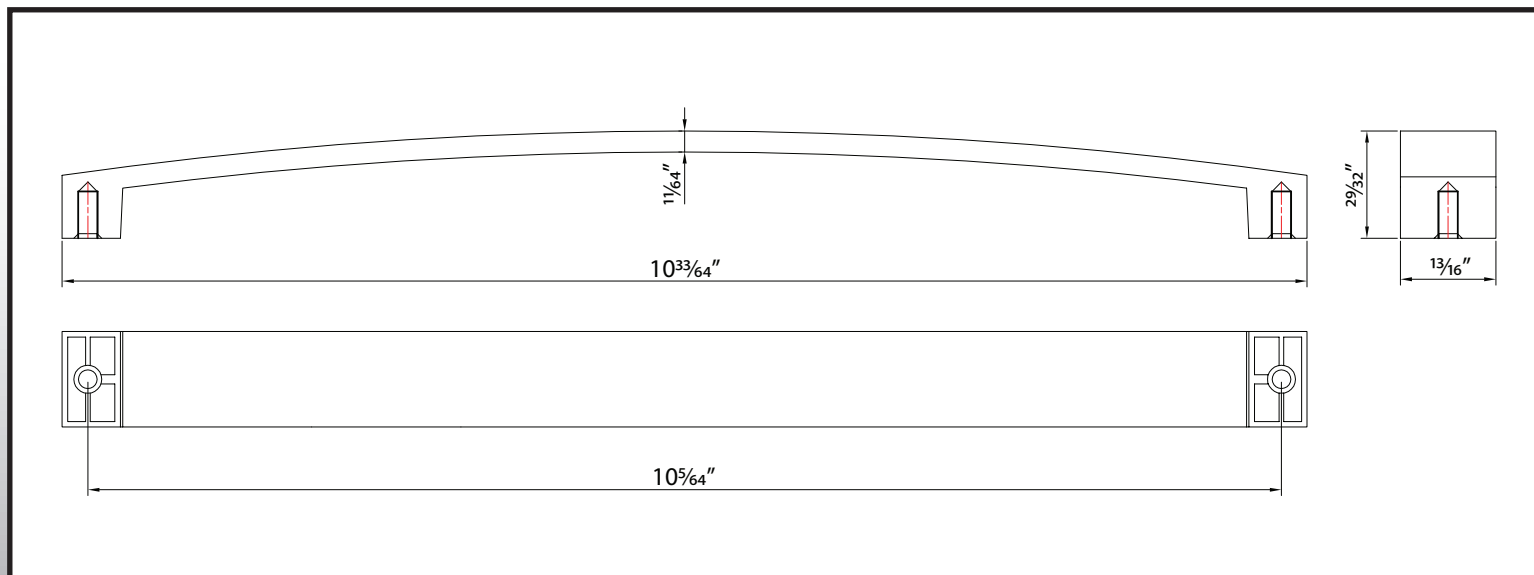

# 256mm Zephyr Pull

9826

## Specifications:

Material  
Zinc

Hardware  
Includes 1" screws  
Includes snap-off screws

Available Finishes  
Satin Nickel  
Matte Black  
Polished Chrome

**Stone Harbor Hardware**

[www.stoneharborhardware.com](http://www.stoneharborhardware.com)