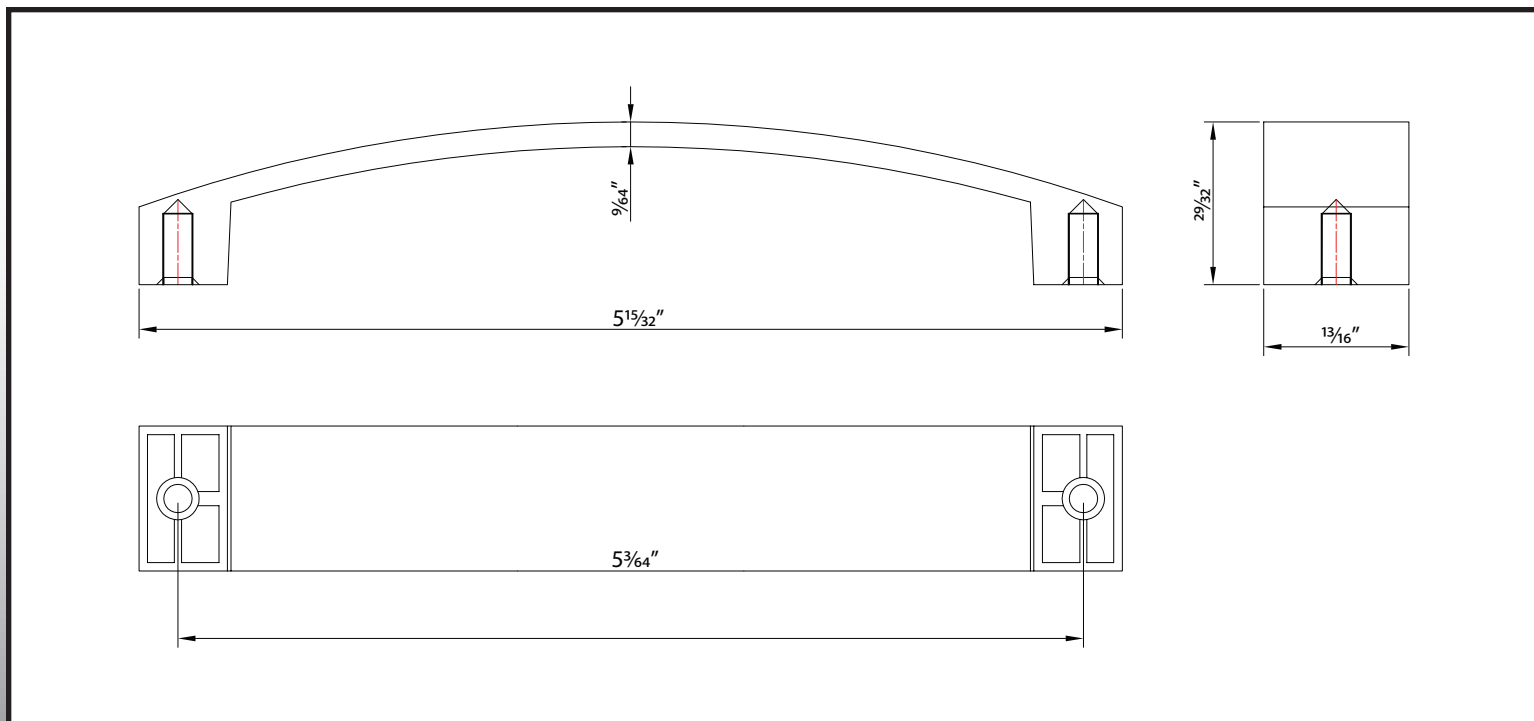

128mm Zephyr Pull

9822

Specifications:

Material
Zinc

Hardware
Includes 1" screws
Includes snap-off screws

Available Finishes
Satin Nickel
Matte Black
Polished Chrome

Stone Harbor Hardware

www.stoneharborhardware.com