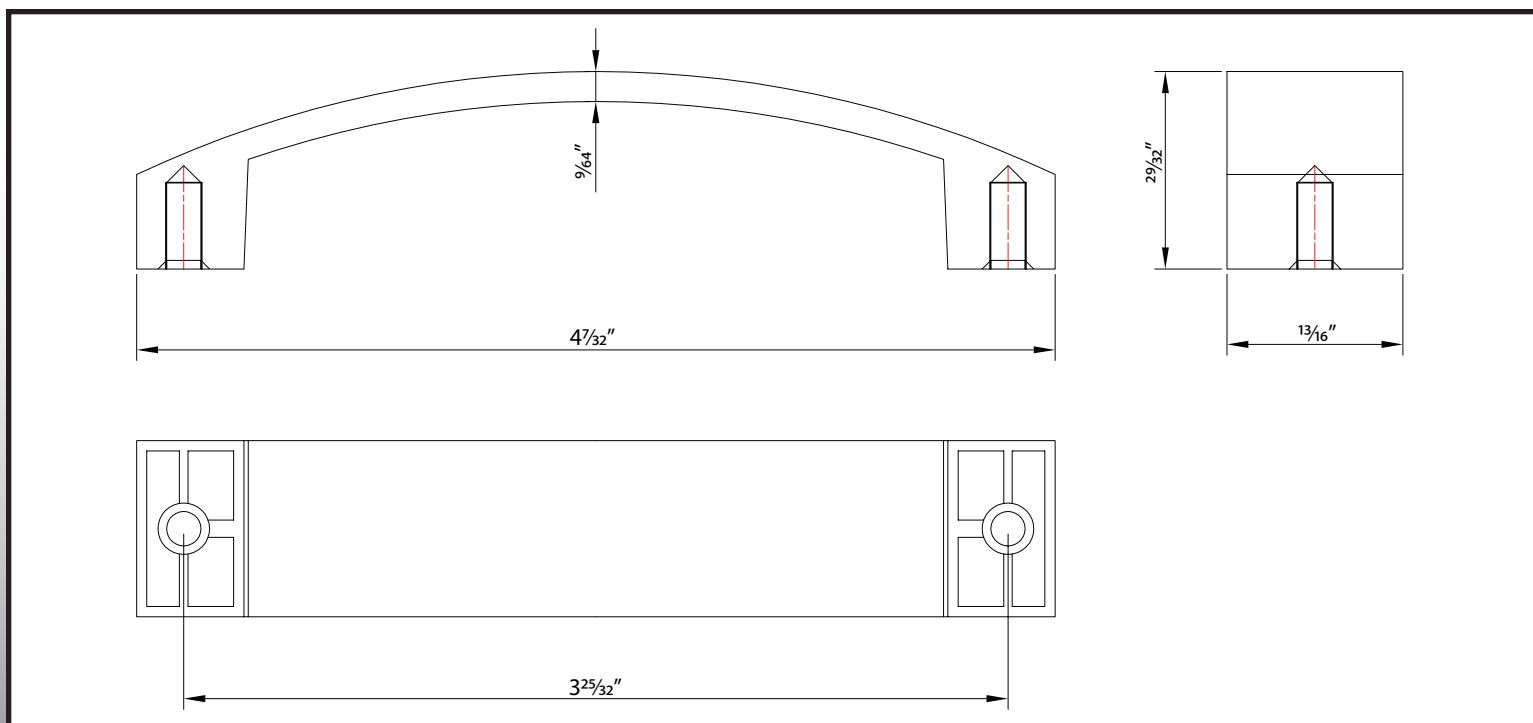

96mm Zephyr Pull

9821

Specifications:

Material
Zinc

Hardware
Includes 1" screws
Includes snap-off screws

Available Finishes
Satin Nickel
Matte Black
Polished Chrome

Stone Harbor Hardware

www.stoneharborhardware.com
P.O. Box 1426 • Appleton, WI 54912
© 2011 Stone Harbor Hardware LLC