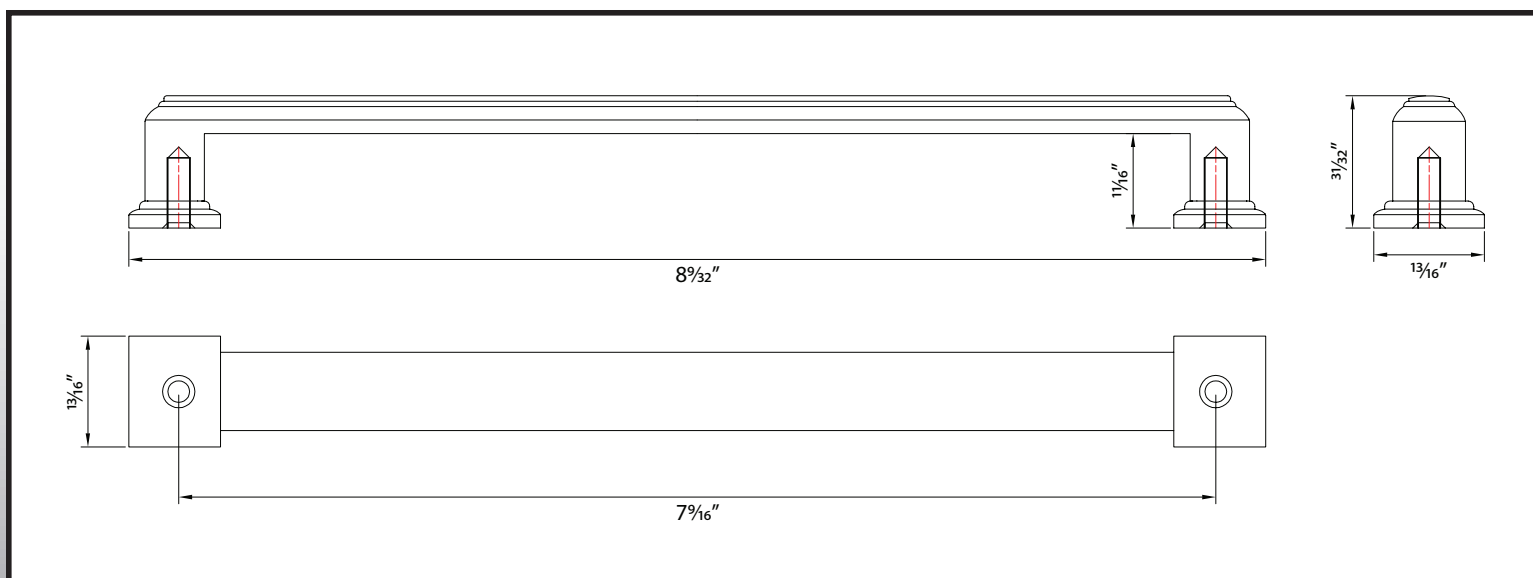

192mm Metropolis Pull

9814

Specifications:

Material
Zinc

Hardware
Includes 1" screws
Includes snap-off screws

Available Finishes
Vintage Bronze
Satin Nickel
Matte Black

Stone Harbor Hardware

www.stoneharborhardware.com
P.O. Box 1426 • Appleton, WI 54912
© 2011 Stone Harbor Hardware LLC