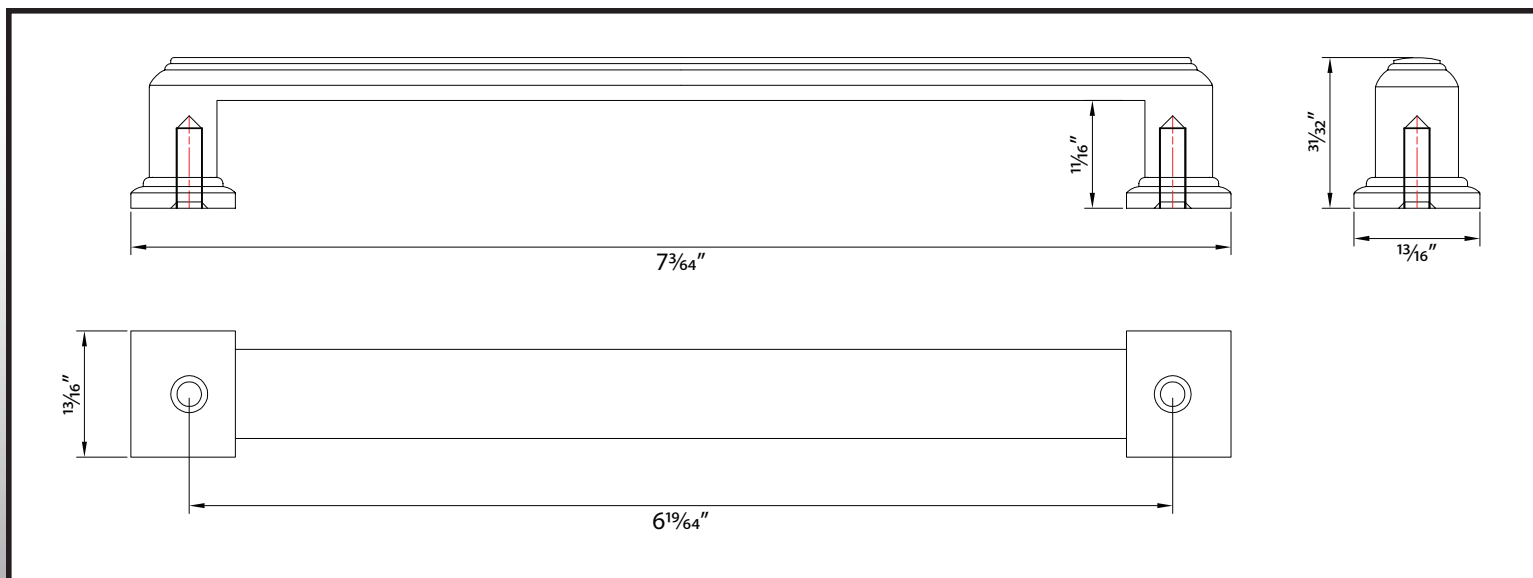

160mm Metropolis Pull

9813

Specifications:

Material
Zinc

Hardware
Includes 1" screws
Includes snap-off screws

Available Finishes
Vintage Bronze
Satin Nickel
Matte Black

Stone Harbor Hardware

www.stoneharborhardware.com
P.O. Box 1426 • Appleton, WI 54912
© 2011 Stone Harbor Hardware LLC