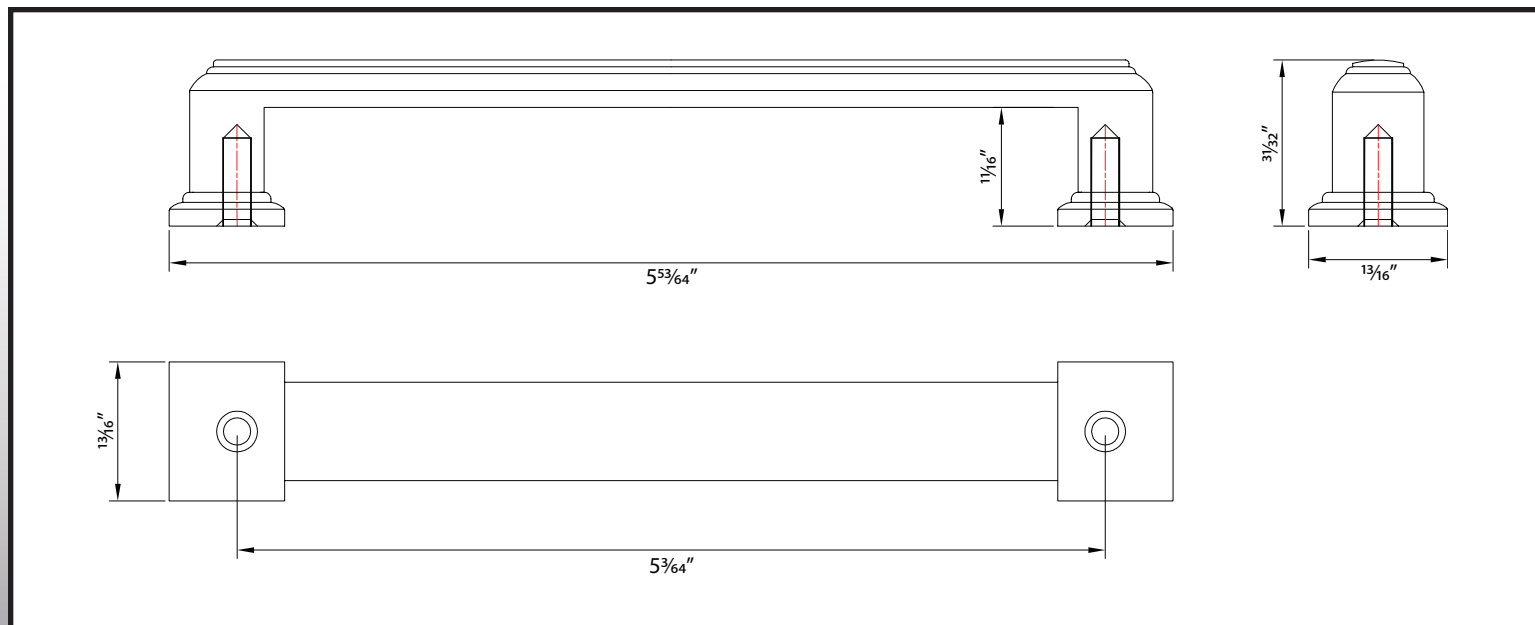

# 128mm Metropolis Pull

9812

## Specifications:

**Material**  
Zinc

**Hardware**  
Includes 1" screws  
Includes snap-off screws

**Available Finishes**  
Vintage Bronze  
Satin Nickel  
Matte Black

**Stone Harbor Hardware**

www.stoneharborhardware.com  
P.O. Box 1426 • Appleton, WI 54912  
© 2011 Stone Harbor Hardware LLC