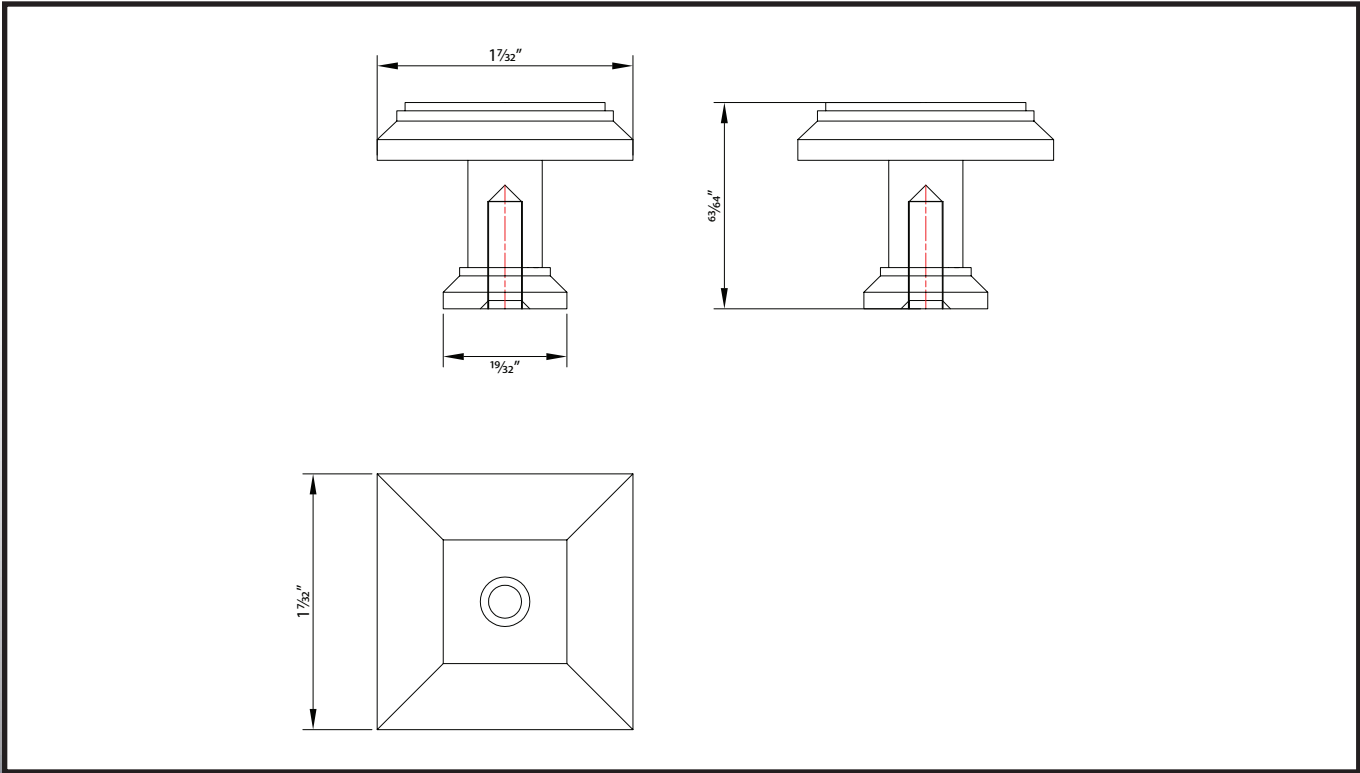

Metropolis Knob

9810

Specifications:

Material
Zinc

Hardware
Includes 1" screws
Includes snap-off screws

Available Finishes
Vintage Bronze
Satin Nickel
Matte Black

Stone Harbor Hardware
www.stoneharborhardware.com
P.O. Box 1426 • Appleton, WI 54912
© 2011 Stone Harbor Hardware LLC