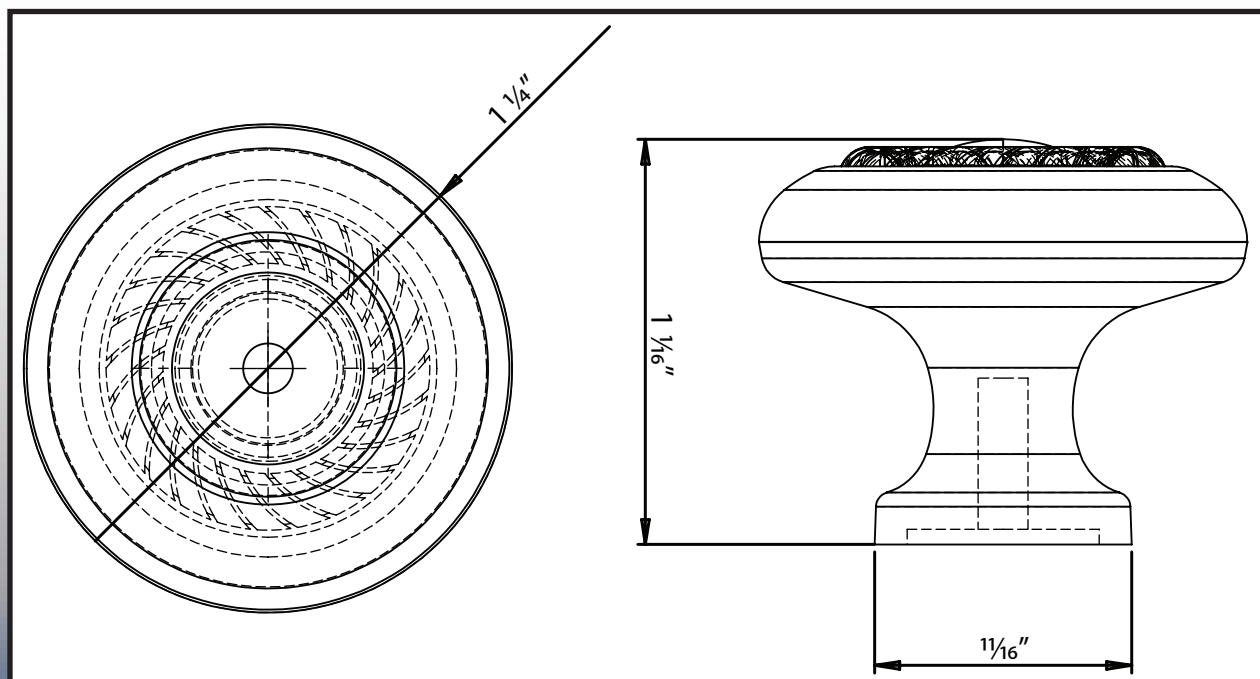

1 1/4" Sable Braided Knob

970

Specifications:

Material
Zinc

Hardware
Includes 1" screws

Available Finishes
Vintage Bronze
Satin Nickel
Weathered Nickel

Stone Harbor Hardware

www.stoneharborhardware.com