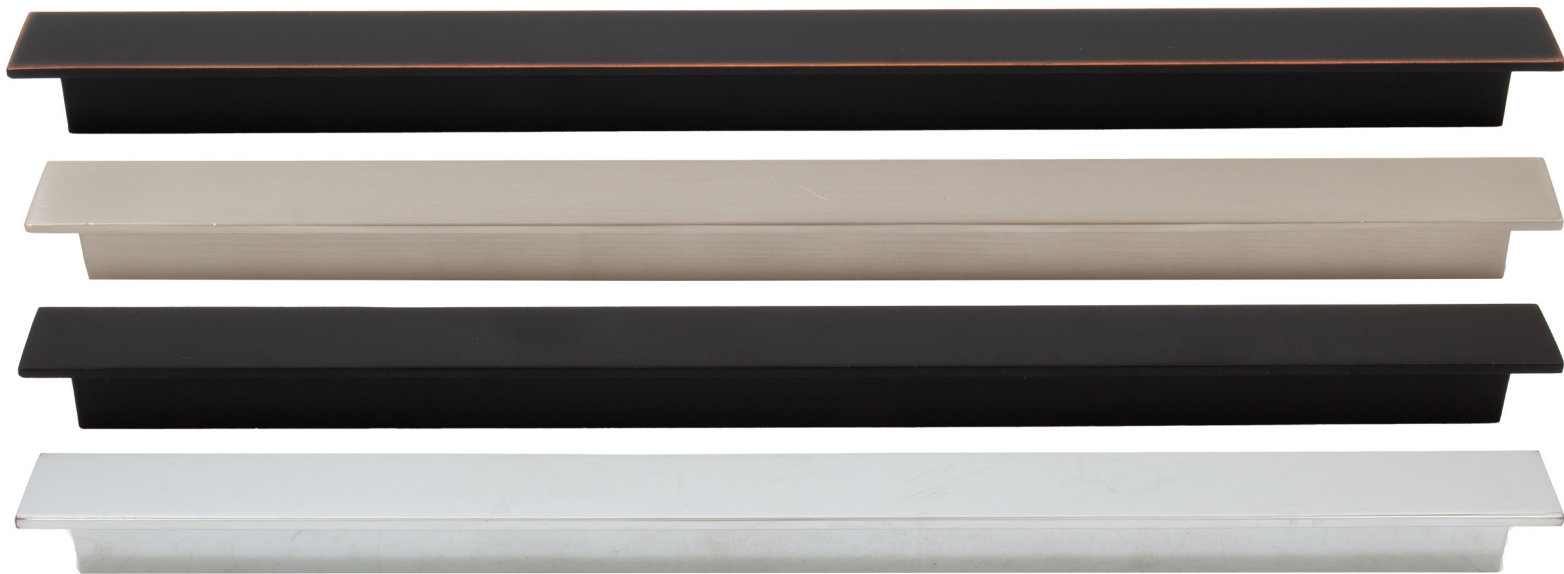

# Mesa 256mm Pull

9697

## Specifications:

**Material**  
Zinc

**Hardware**  
Includes 1" screws and 1-3/4" snap-off screws

**Available Finishes**  
Vintage Bronze  
Satin Nickel  
Matte Black  
Polished Chrome

**Stone Harbor Hardware**