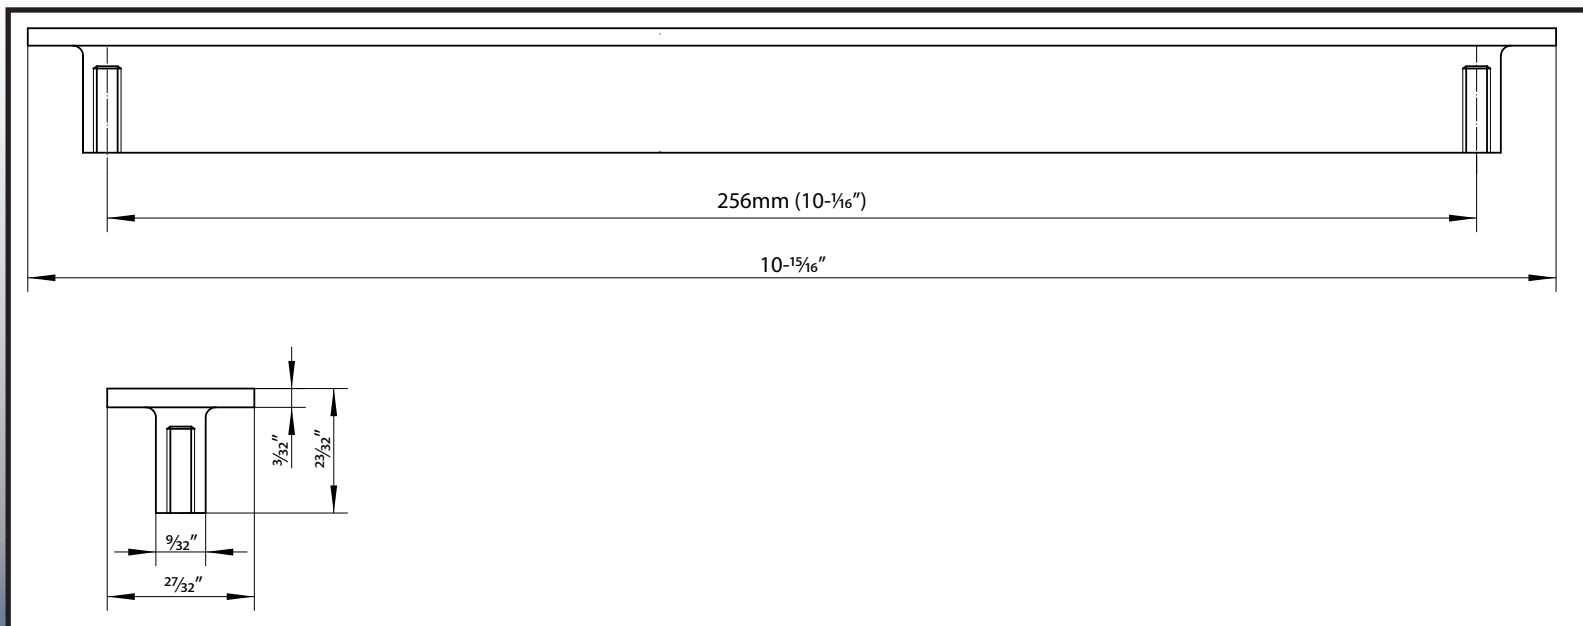

# Mesa 256mm Pull

9697

## Specifications:

**Material**  
Zinc

**Hardware**  
Includes 1" screws and 1-3/4" snap-off screws

**Available Finishes**  
Vintage Bronze  
Satin Nickel  
Matte Black  
Polished Chrome

**Stone Harbor Hardware**