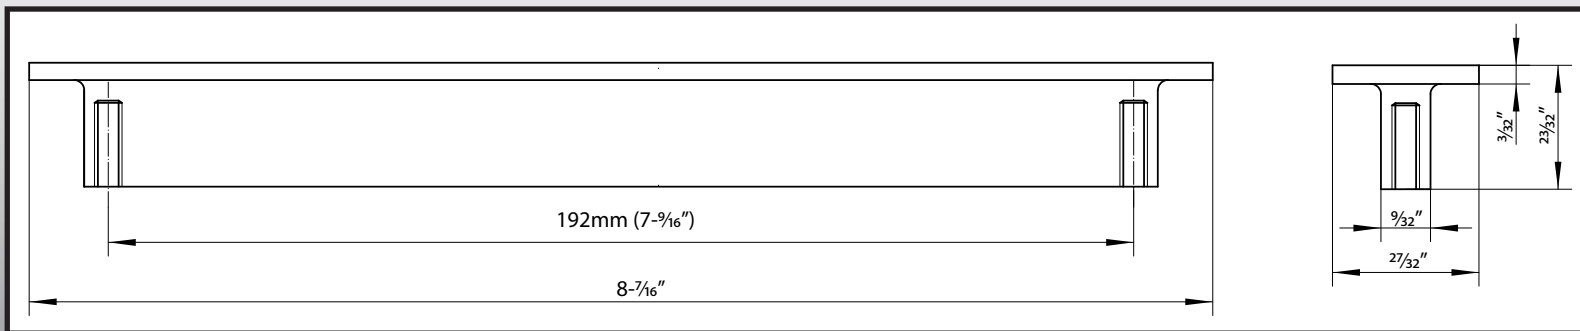

Mesa 192mm Pull

9695

Specifications:

Material
Zinc

Hardware
Includes 1" screws and 1-3/4" snap-off screws

Available Finishes
Vintage Bronze
Satin Nickel
Matte Black
Polished Chrome

Stone Harbor Hardware

www.stoneharborhardware.com
P.O. Box 1426 • Appleton, WI 54912
© 2011 Stone Harbor Hardware LLC