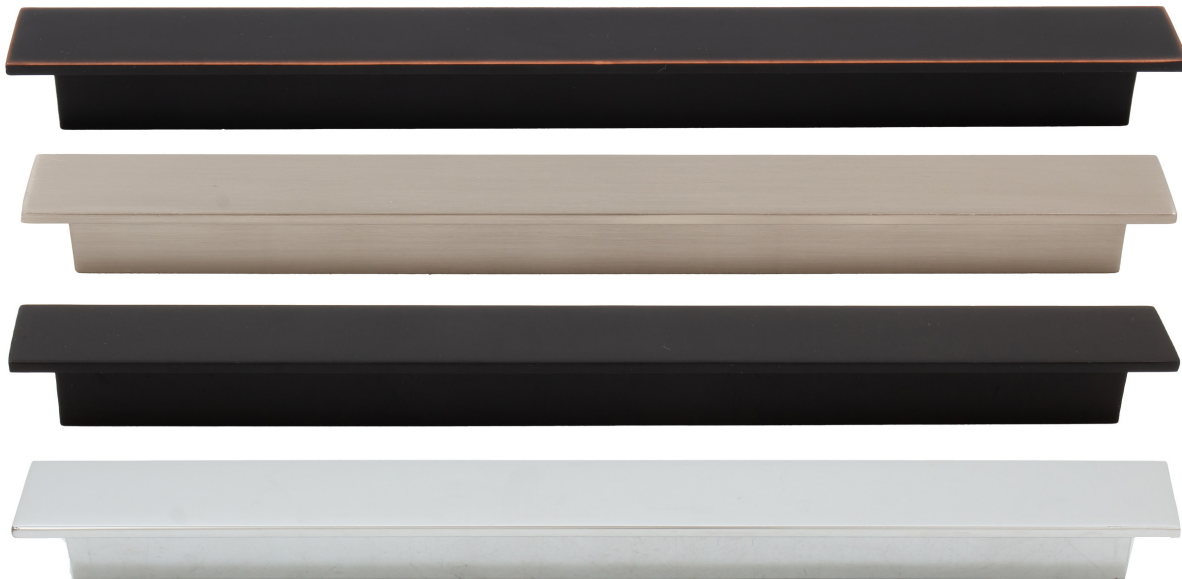

Mesa 192mm Pull

9695

Specifications:

Material
Zinc

Hardware
Includes 1" screws and 1-3/4" snap-off screws

Available Finishes
Vintage Bronze
Satin Nickel
Matte Black
Polished Chrome

Stone Harbor Hardware

www.stoneharborhardware.com
P.O. Box 1426 • Appleton, WI 54912
© 2011 Stone Harbor Hardware LLC