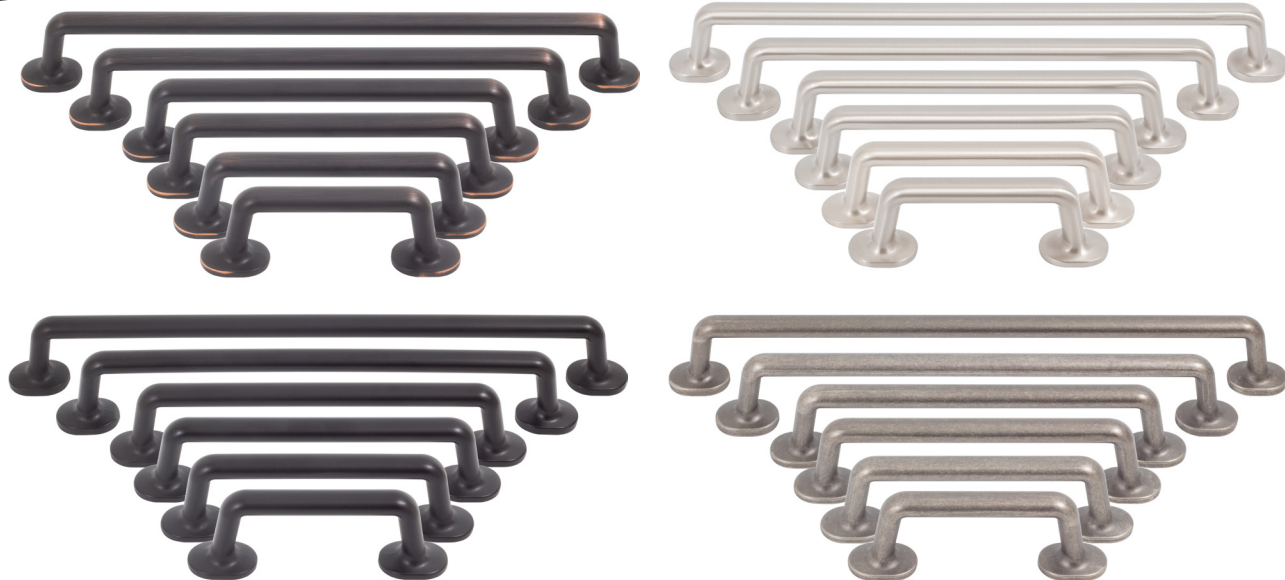

Telluride Pulls

- 9681
- 9682
- 9683
- 9684
- 9685
- 9686

Specifications:

Material
Zinc

Hardware
Includes 1" screws

Available Finishes
Vintage Bronze
Satin Nickel
Matte Black
Weathered Nickel

| Item Number | A | B |
|-------------|-----|---------|
| 9681 | 3" | 4 1/16" |
| 9682 | 4" | 5 1/16" |
| 9683 | 5" | 6 1/16" |
| 9684 | 6" | 7 1/8" |
| 9685 | 8" | 9 1/16" |
| 9686 | 10" | 11 1/8" |