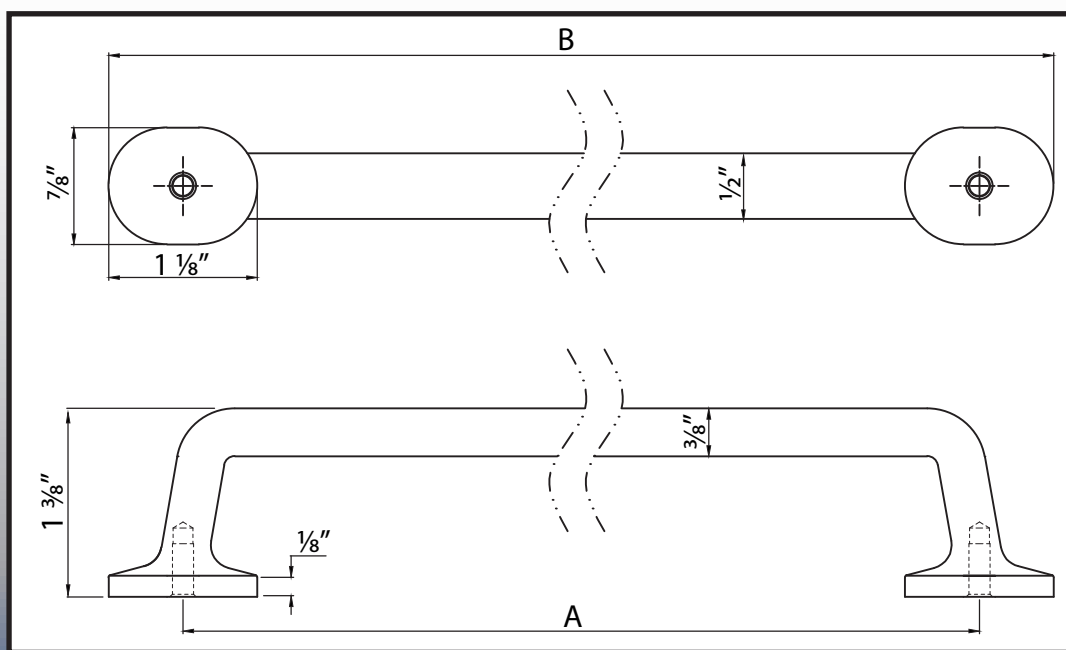

Telluride Pulls

- 9681
- 9682
- 9683
- 9684
- 9685
- 9686

Specifications:

Material
Zinc

Hardware
Includes 1" screws

Available Finishes
Vintage Bronze
Satin Nickel
Matte Black
Weathered Nickel

| Item Number | A | B |
|-------------|-----|---------|
| 9681 | 3" | 4 1/16" |
| 9682 | 4" | 5 1/16" |
| 9683 | 5" | 6 1/16" |
| 9684 | 6" | 7 1/8" |
| 9685 | 8" | 9 1/16" |
| 9686 | 10" | 11 1/8" |