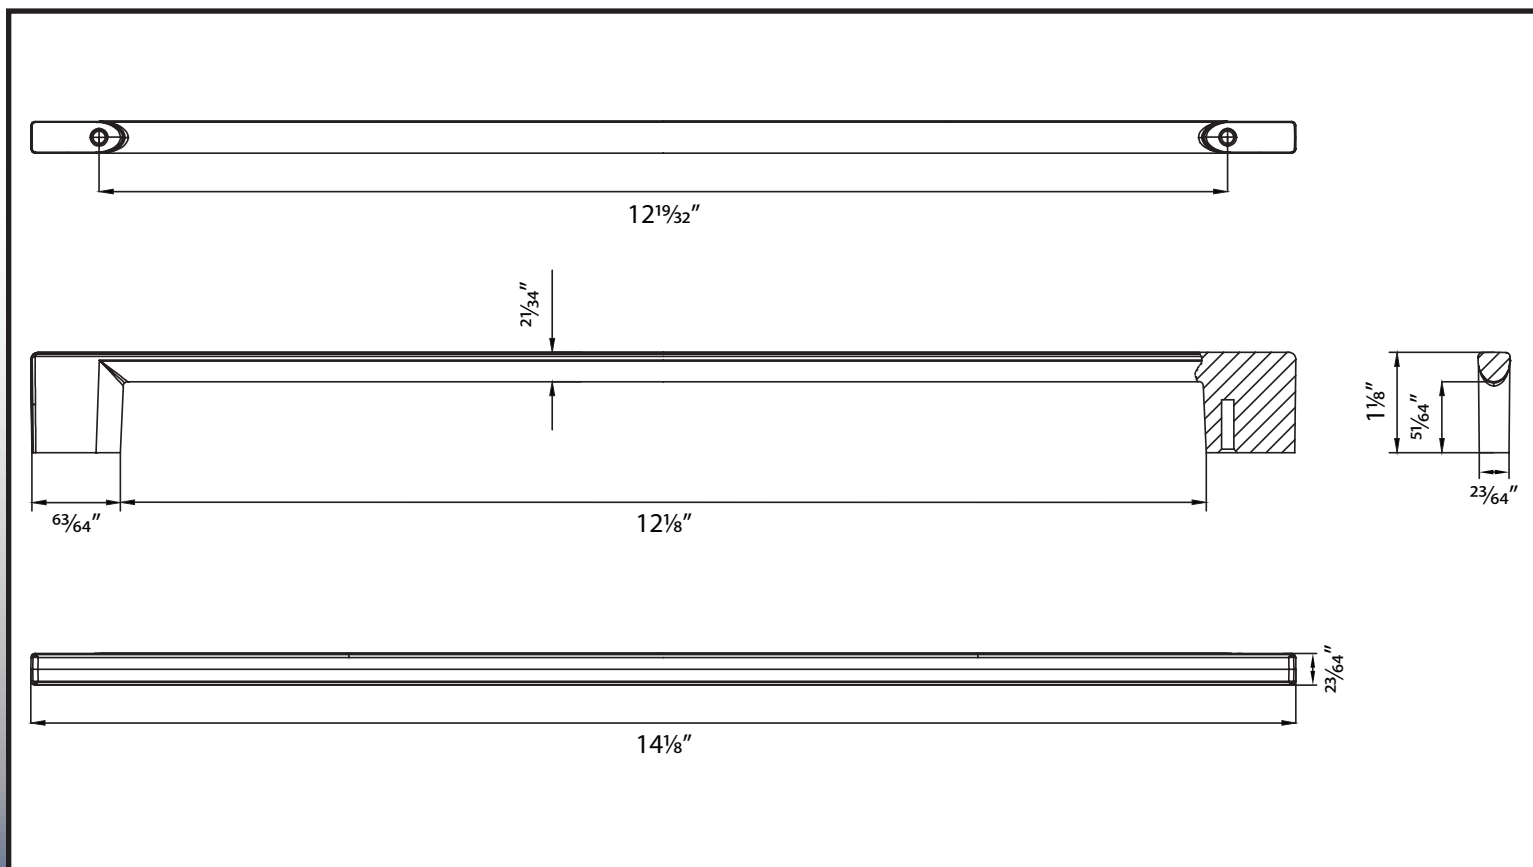

# 320mm Jetstream Pull

9677

## Specifications:

**Material**  
Zinc

**Hardware**  
Includes 1" cabinet screws

**Available Finishes**  
Satin Nickel  
Matte Black  
Polished Chrome

**Stone Harbor Hardware**

[www.stoneharborhardware.com](http://www.stoneharborhardware.com)