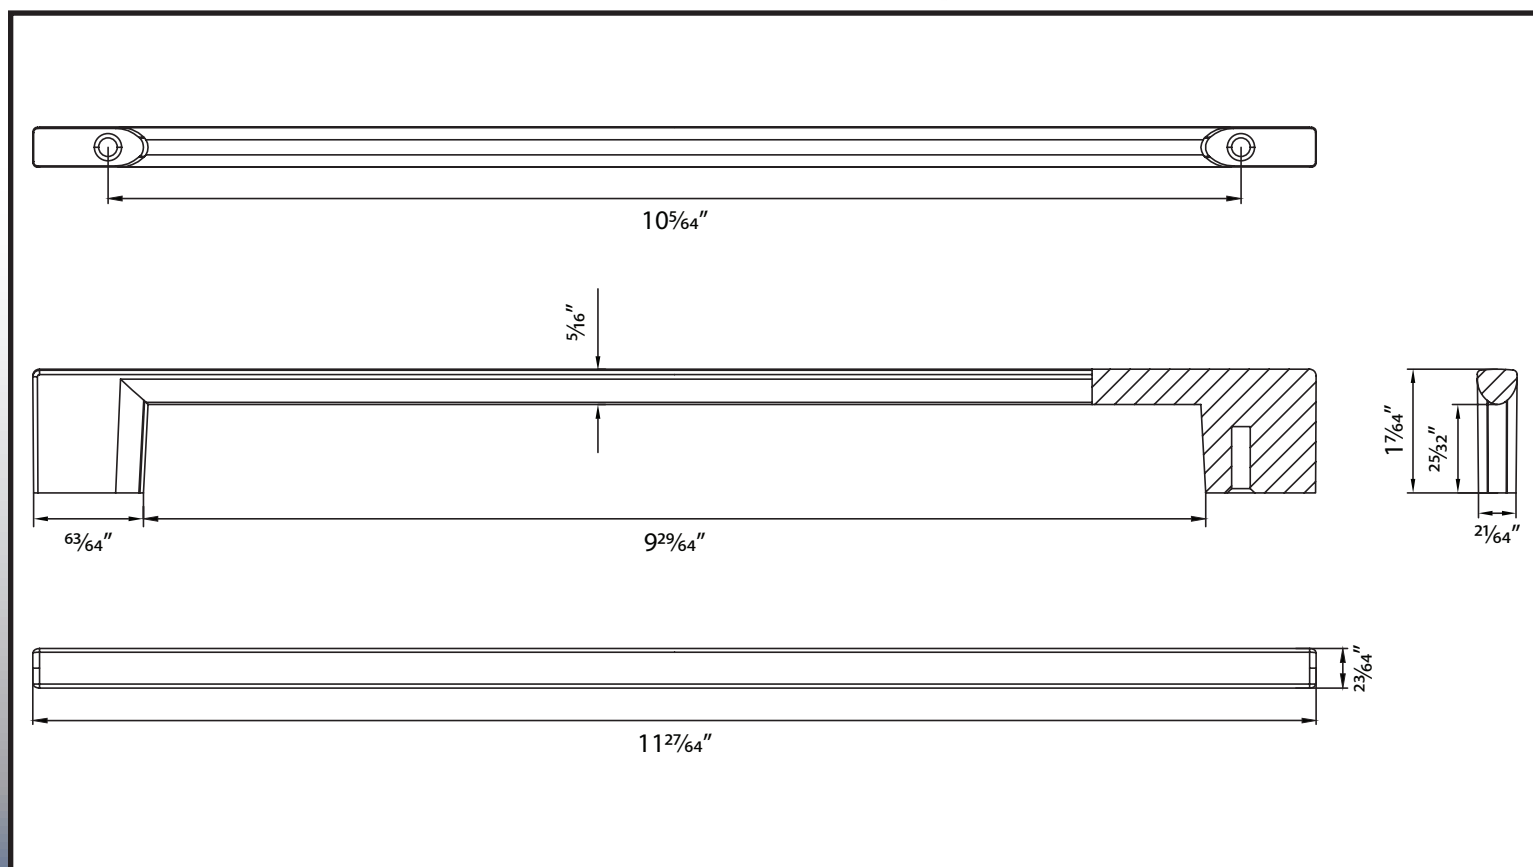

# 256mm Jetstream Pull

9676

## Specifications:

**Material**  
Zinc

**Hardware**  
Includes 1" cabinet screws

**Available Finishes**  
Satin Nickel  
Matte Black  
Polished Chrome

**Stone Harbor Hardware**

[www.stoneharborhardware.com](http://www.stoneharborhardware.com)