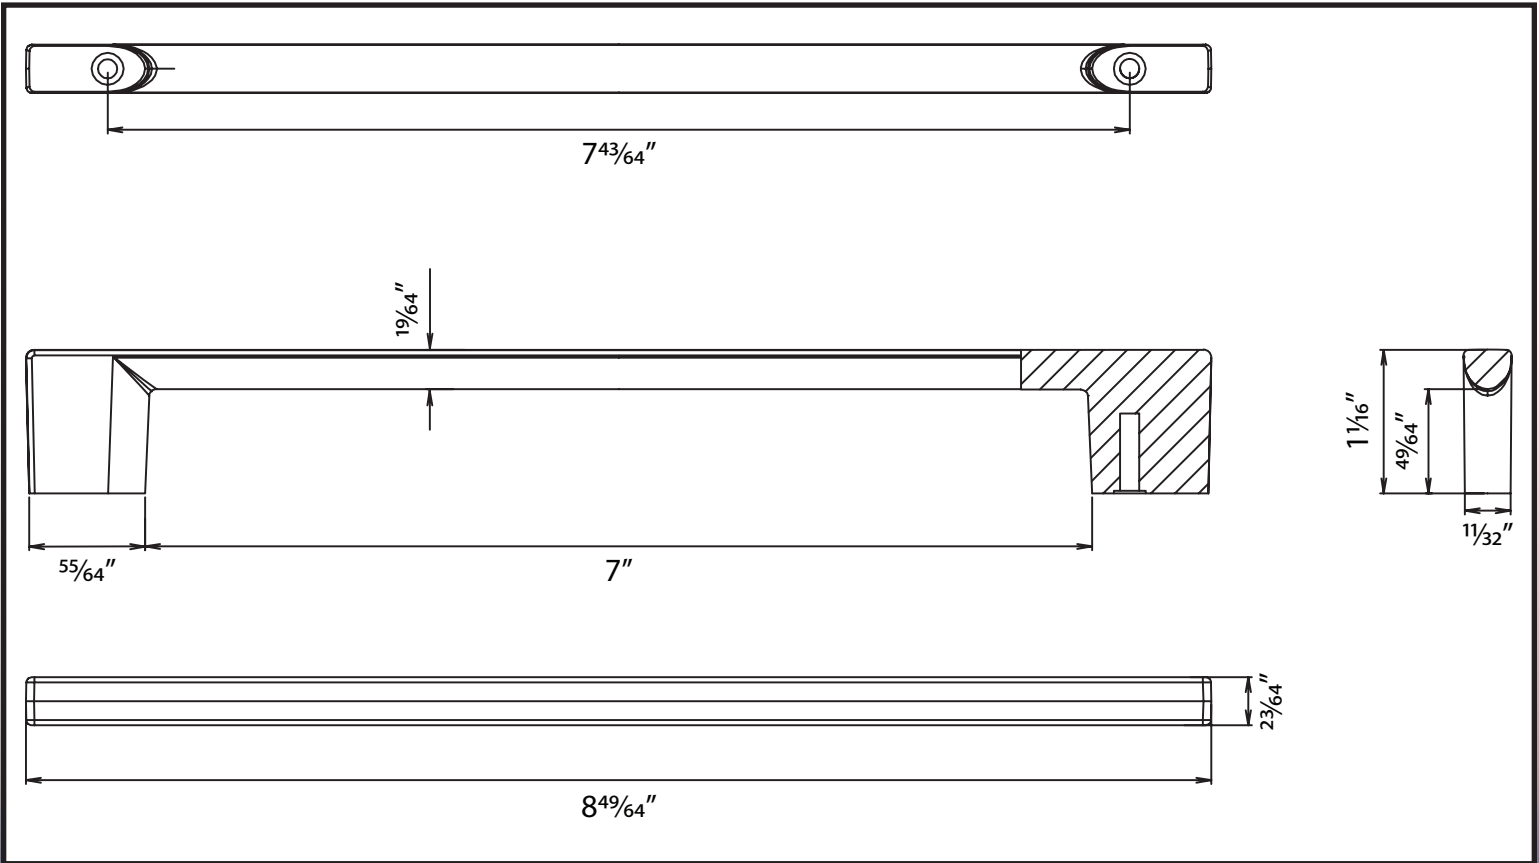

192mm Jetstream Pull

9675

Specifications:

Material
Zinc

Hardware
Includes 1" cabinet screws

Available Finishes
Satin Nickel
Matte Black
Polished Chrome