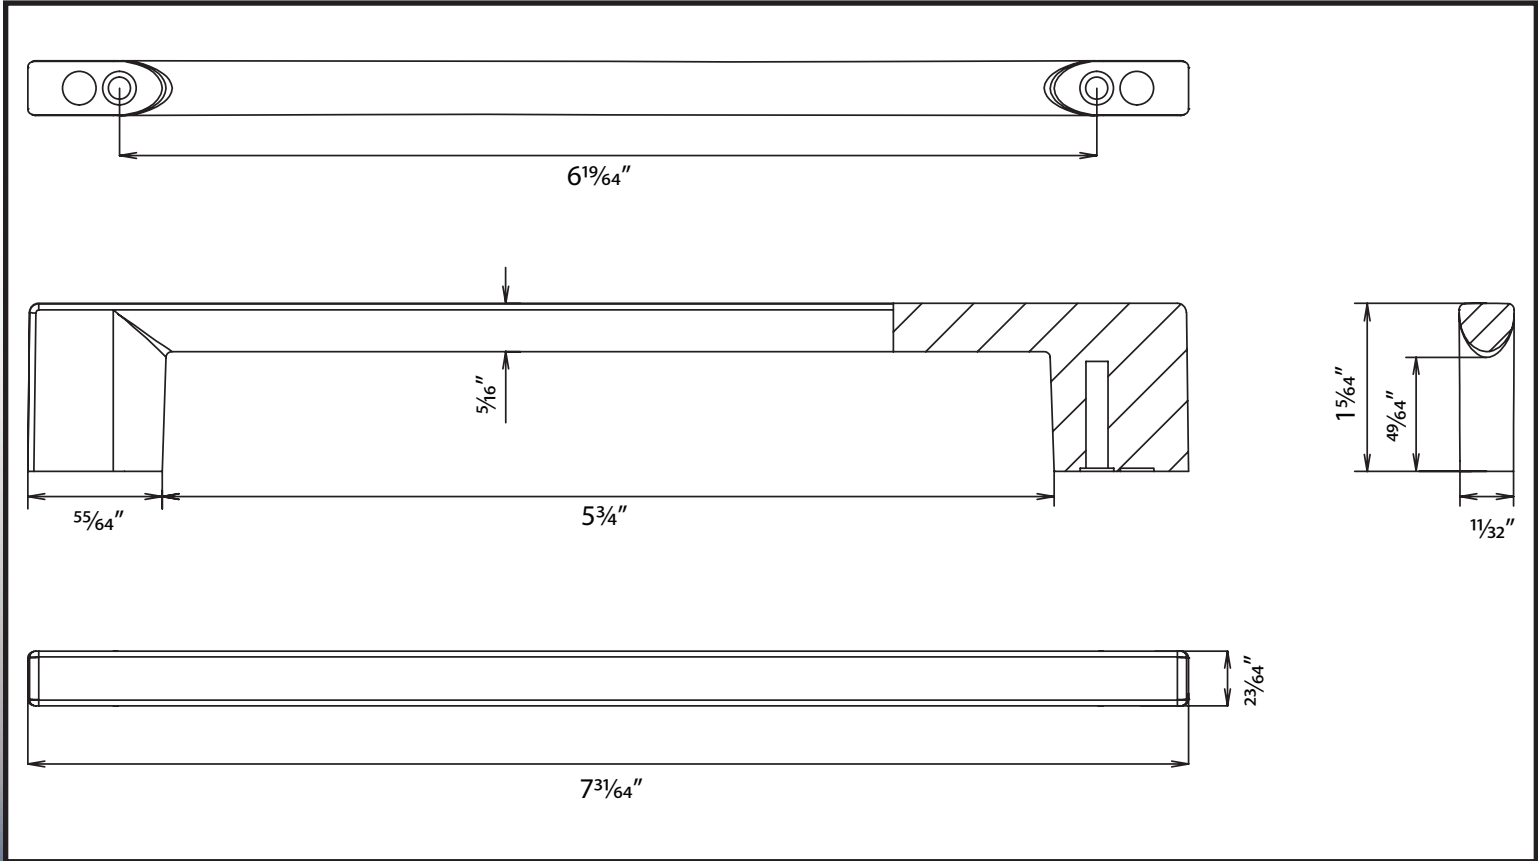

160mm Jetstream Pull

9674

Specifications:

Material
Zinc

Hardware
Includes 1" cabinet screws

Available Finishes
Satin Nickel
Matte Black
Polished Chrome