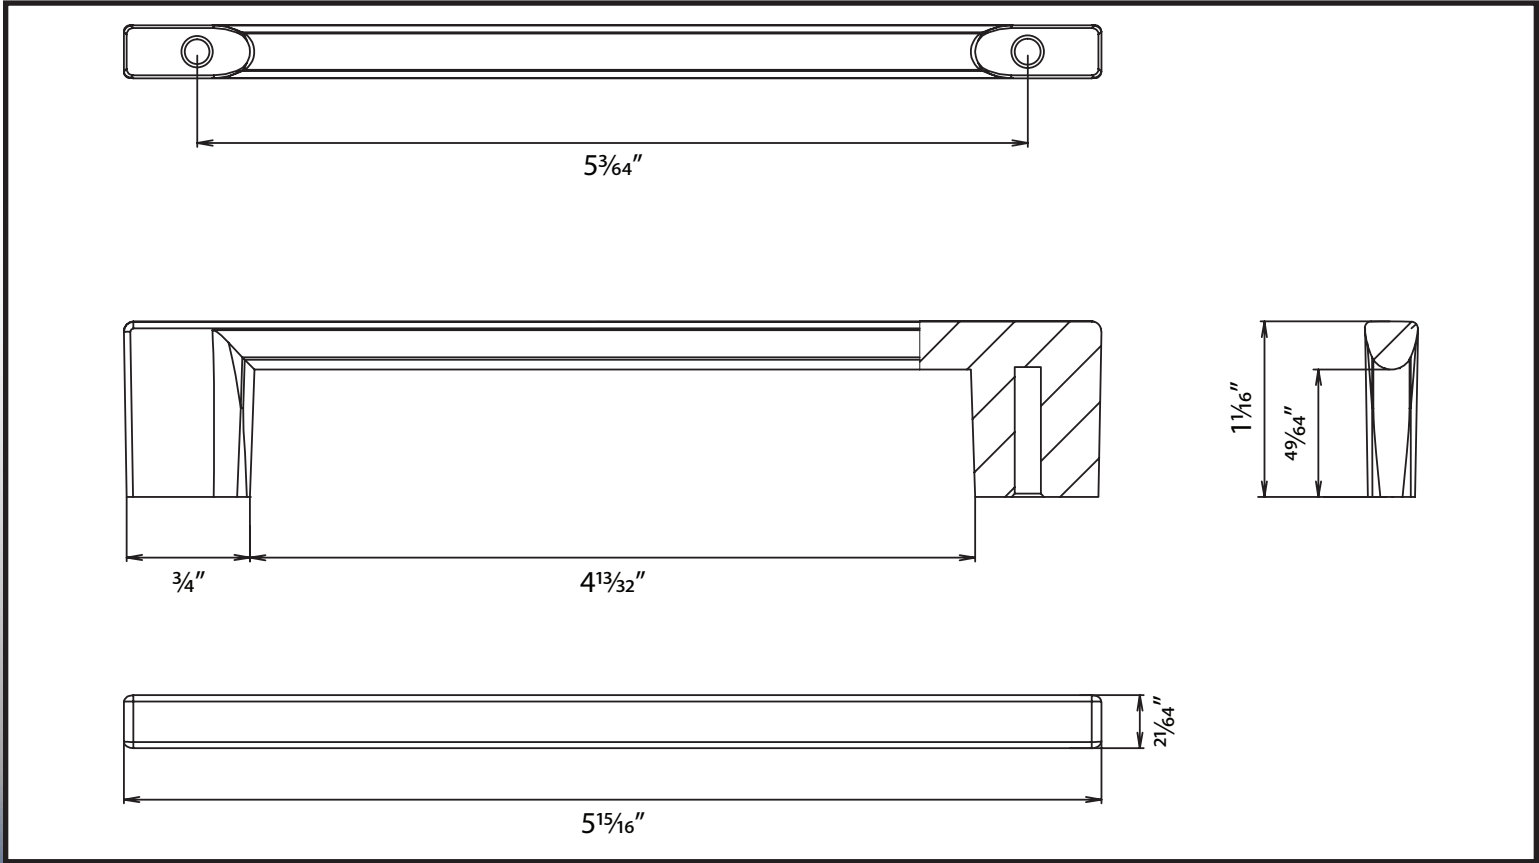

128mm Jetstream Pull

9673

Specifications:

Material
Zinc

Hardware
Includes 1" cabinet screws

Available Finishes
Satin Nickel
Matte Black
Polished Chrome