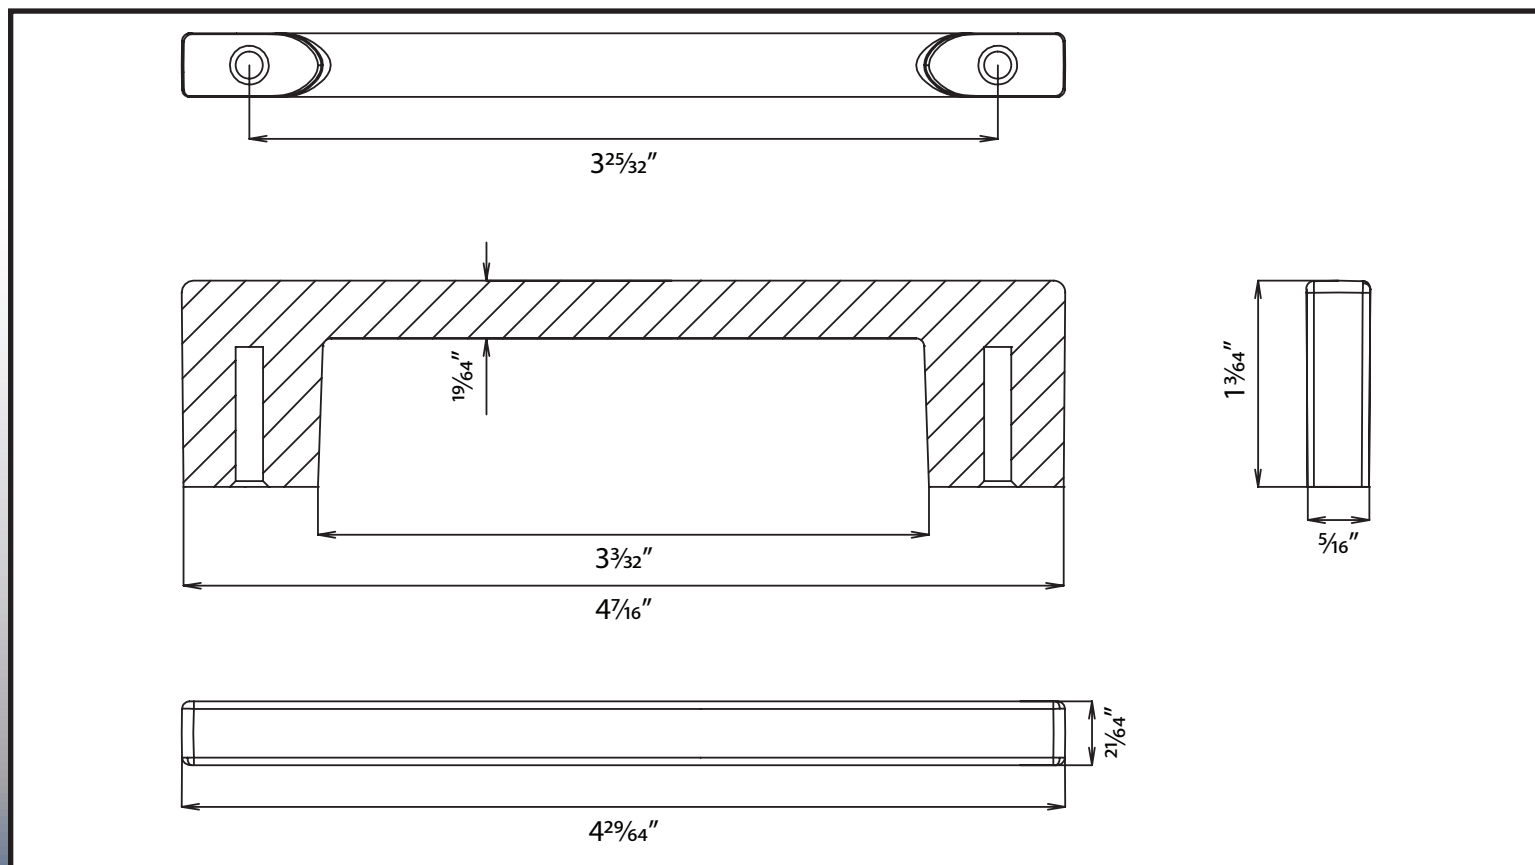

96mm Jetstream Pull

9672

Specifications:

Material
Zinc

Hardware
Includes 1" cabinet screws

Available Finishes
Satin Nickel
Matte Black
Polished Chrome

Stone Harbor Hardware

www.stoneharborhardware.com
P.O. Box 1426 • Appleton, WI 54912
© 2011 Stone Harbor Hardware LLC