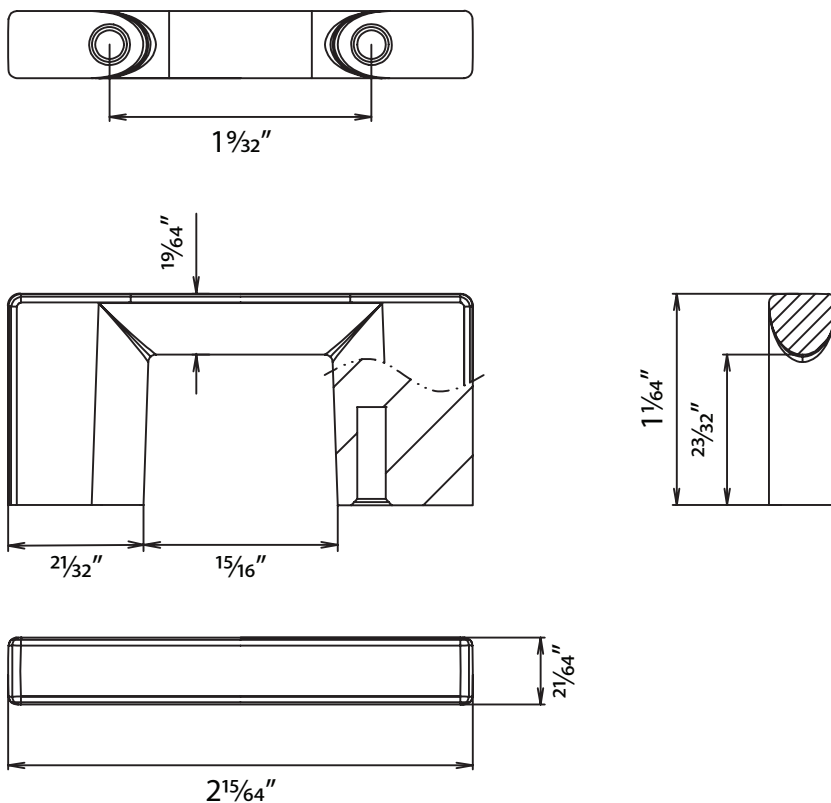

32mm Jetstream Pull

9671

Specifications:

Material
Zinc

Hardware
Includes 1" cabinet screws

Available Finishes
Satin Nickel
Matte Black
Polished Chrome

Stone Harbor Hardware

www.stoneharborhardware.com
P.O. Box 1426 • Appleton, WI 54912
© 2011 Stone Harbor Hardware LLC