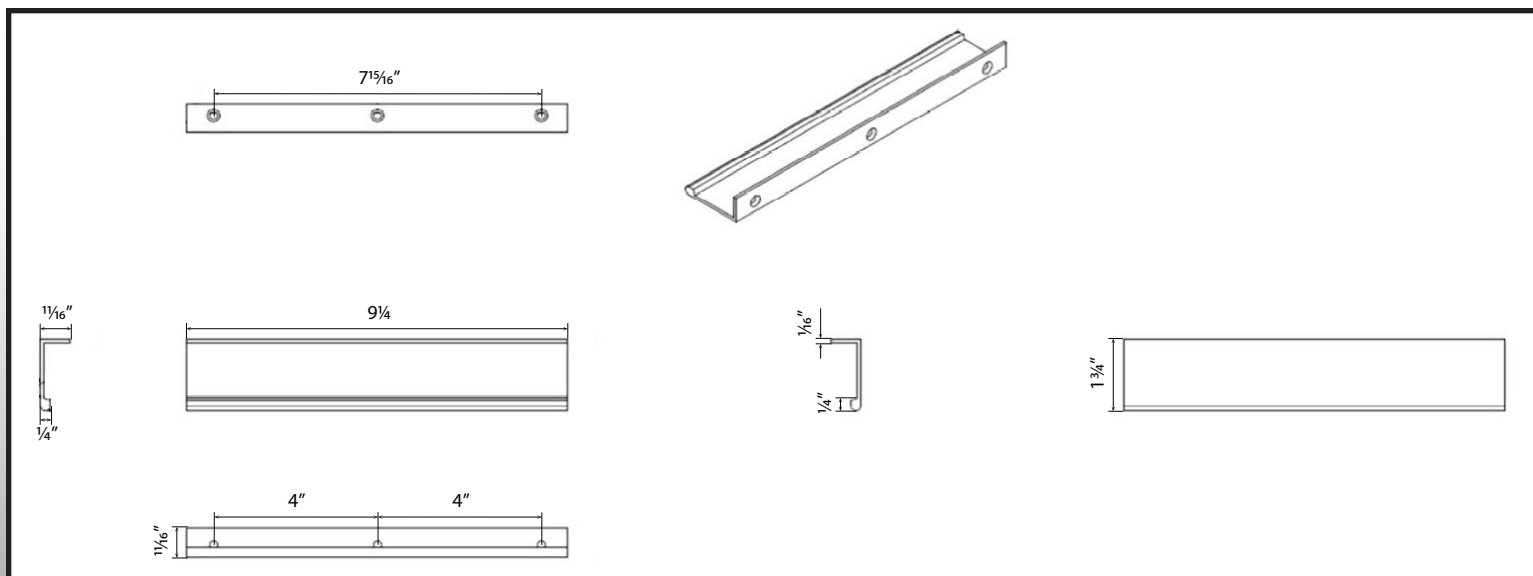

9-1/4" Edge Pull

9666

Specifications:

Material
Aluminum

Hardware
Includes 3/4" wood screws

Available Finishes
Satin Nickel
Matte Black

Stone Harbor Hardware

www.stoneharborhardware.com