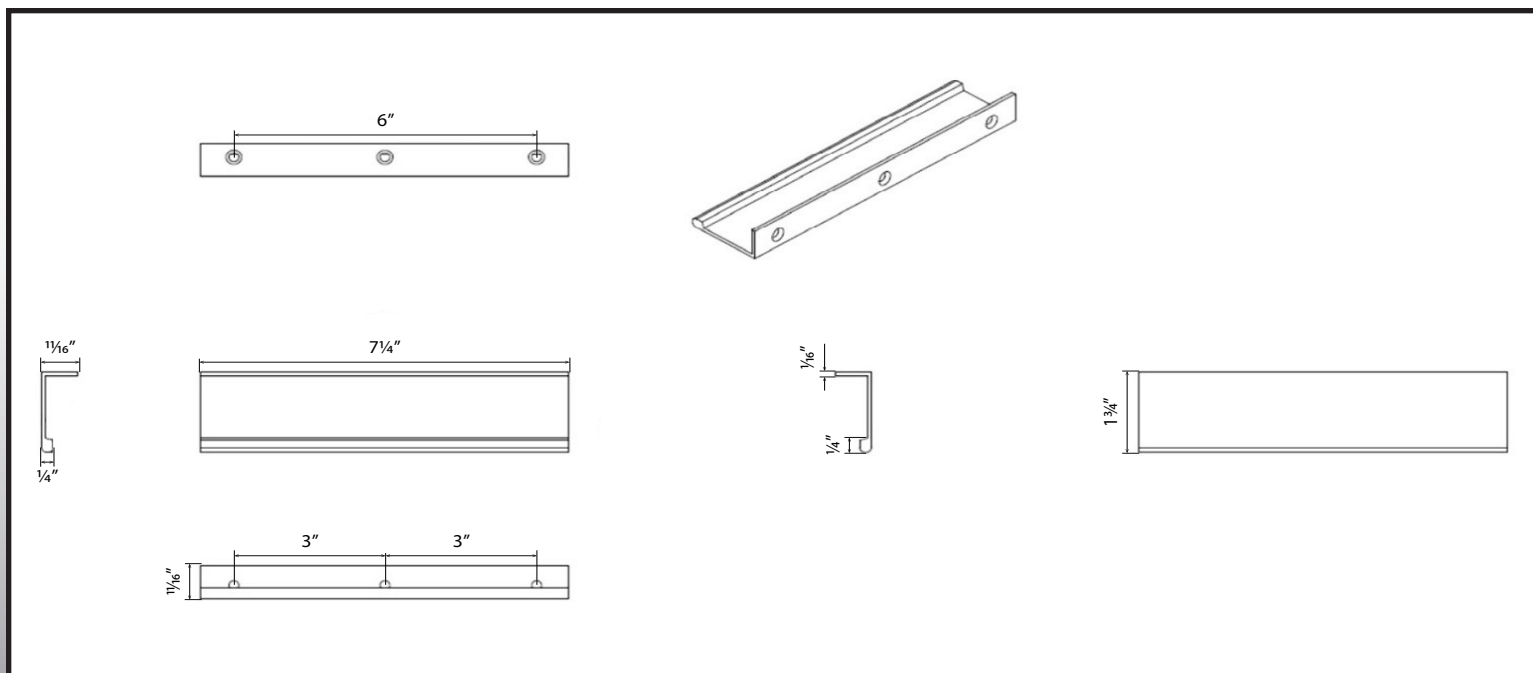

# 7-1/4" Edge Pull

9665

## Specifications:

**Material**  
Aluminum

**Hardware**  
Includes 3/4" wood screws

**Available Finishes**  
Satin Nickel  
Matte Black

**Stone Harbor Hardware**

[www.stoneharborhardware.com](http://www.stoneharborhardware.com)