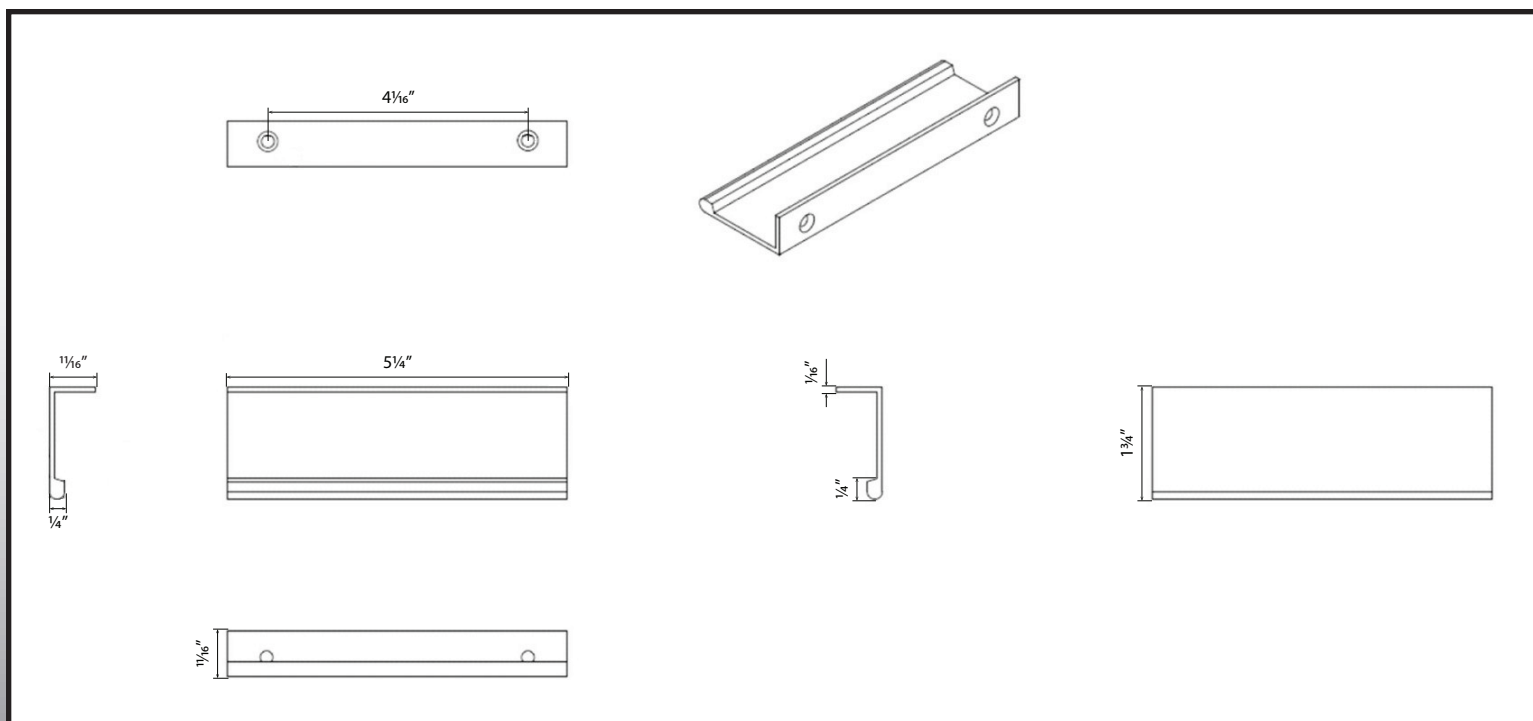

# 5-1/4" Edge Pull

9664

## Specifications:

**Material**  
Aluminum

**Hardware**  
Includes 3/4" wood screws

**Available Finishes**  
Satin Nickel  
Matte Black

**Stone Harbor Hardware**

[www.stoneharborhardware.com](http://www.stoneharborhardware.com)